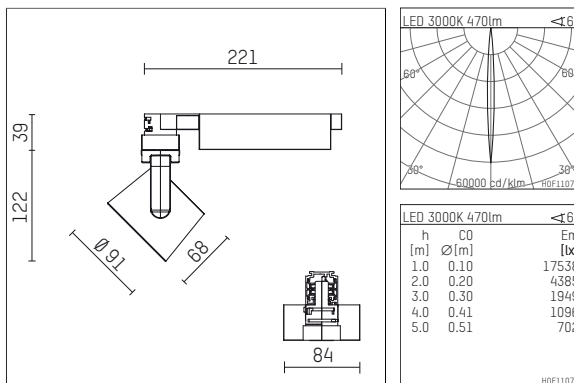

## 116 521 03 906 D | silver

lo.nely 2  
spotlight  
LED | 9 W 3000 K

- spotlight lo.nely 2
- with 3 circuit DALI adapter
- for Hoffmeister control.x tracks
- circuit selection is possible while adapter is inserted into the track
- passive thermo management
- with LED 550 lm
- colour temperature: 3000 K
- colour rendering index: CRI >90
- L90 / B10 (50.000h)
- SDCM < 2
- net luminous flux: 470 lm
- total load: 9 W
- luminous efficacy: 52,2 lm/W
- rotationsymmetrical light distribution, narrow spot
- beam angle: 5°
- LED power unit integrated in adapter, electronic (DALI), 110-240 V, 50/60 Hz
- amplitude dimming
- dimming range: 100-0,1 %
- housing of die cast aluminium
- adapter of fibreglass reinforced thermoplastic
- safety glass, clear
- length: 221 mm, width: 84 mm, height: 122 mm
- rotatable 360°, 95° tiltable (can be fixed)
- weight: 1,1 kg
- protection rating: IP20
- protection class I
- 5 years Hoffmeister warranty
- Made in Germany
- maximum ambient temperature: 35 °C
- certificates: manufactured according to DIN VDE 0711 / EN 60598, CE
- colour: silver
- 116 521 03 906 D