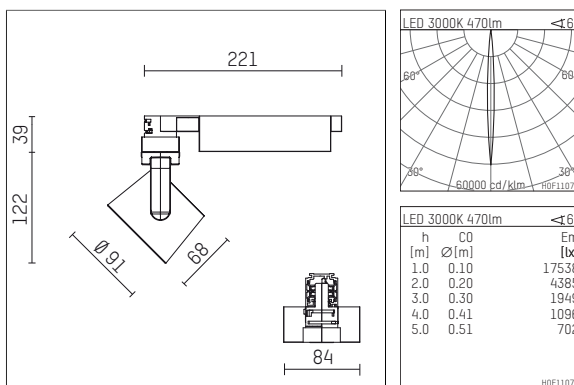

116 521 03 910 D | white

lo.nely 2
spotlight
LED | 9 W 3000 K

- spotlight lo.nely 2
- with 3 circuit DALI adapter
- for Hoffmeister control.x tracks
- circuit selection is possible while adapter is inserted into the track
- passive thermo management
- with LED 550 lm
- colour temperature: 3000 K
- colour rendering index: CRI >90
- L90 / B10 (50.000h)
- SDCM < 2
- net luminous flux: 470 lm
- total load: 9 W
- luminous efficacy: 52,2 lm/W
- rotationsymmetrical light distribution, narrow spot
- beam angle: 5°
- LED power unit integrated in adapter, electronic (DALI), 110-240 V, 50/60 Hz
- amplitude dimming
- dimming range: 100-0,1 %
- housing of die cast aluminium
- adapter of fibreglass reinforced thermoplastic
- safety glass, clear
- length: 221 mm, width: 84 mm, height: 122 mm
- rotatable 360°, 95° tiltable (can be fixed)
- weight: 1,1 kg
- protection rating: IP20
- protection class I
- 5 years Hoffmeister warranty
- Made in Germany
- maximum ambient temperature: 35 °C
- certificates: manufactured according to DIN VDE 0711 / EN 60598, CE
- colour: white (RAL9016)
- 116 521 03 910 D