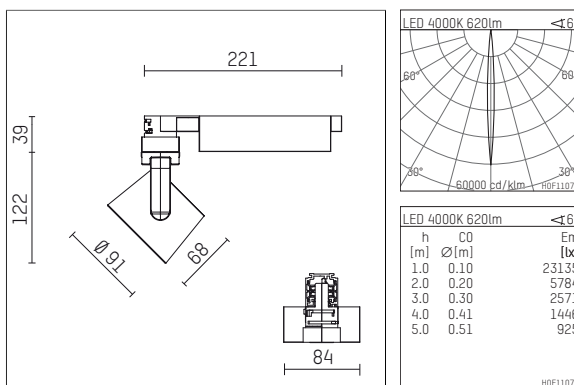

116 521 04 721 D | black

lo.nely 2
spotlight
LED | 9 W 4000 K

- spotlight lo.nely 2
- with 3 circuit DALI adapter
- for Hoffmeister control.x tracks
- circuit selection is possible while adapter is inserted into the track
- passive thermo management
- with LED 720 lm
- colour temperature: 4000 K
- colour rendering index: CRI >80
- L90 / B10 (50.000h)
- SDCM < 2
- net luminous flux: 620 lm
- total load: 9 W
- luminous efficacy: 68,9 lm/W
- rotationsymmetrical light distribution, narrow spot
- beam angle: 5°
- LED power unit integrated in adapter, electronic (DALI), 110-240 V, 50/60 Hz
- amplitude dimming
- dimming range: 100-0,1 %
- housing of die cast aluminium
- adapter of fibreglass reinforced thermoplastic
- safety glass, clear
- length: 221 mm, width: 84 mm, height: 122 mm
- rotatable 360°, 95° tiltable (can be fixed)
- weight: 1,1 kg
- protection rating: IP20
- protection class I
- 5 years Hoffmeister warranty
- Made in Germany
- maximum ambient temperature: 35 ° C
- certificates: manufactured according to DIN VDE 0711 / EN 60598, CE
- colour: black
- 116 521 04 721 D