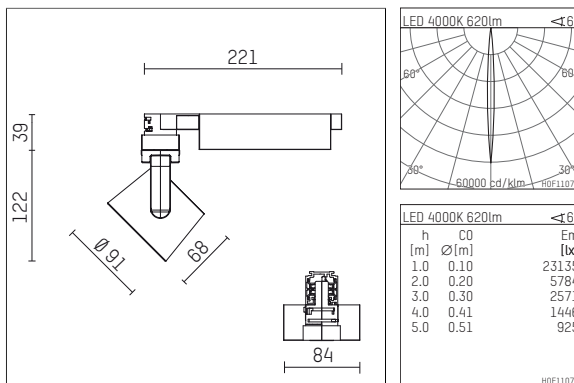

## 116 521 04 906 D | silver

lo.nely 2  
spotlight  
LED | 9 W 4000 K

- spotlight lo.nely 2
- with 3 circuit DALI adapter
- for Hoffmeister control.x tracks
- circuit selection is possible while adapter is inserted into the track
- passive thermo management
- with LED 720 lm
- colour temperature: 4000 K
- colour rendering index: CRI >80
- L90 / B10 (50.000h)
- SDCM < 2
- net luminous flux: 620 lm
- total load: 9 W
- luminous efficacy: 68,9 lm/W
- rotationsymmetrical light distribution, narrow spot
- beam angle: 5°
- LED power unit integrated in adapter, electronic (DALI), 110-240 V, 50/60 Hz
- amplitude dimming
- dimming range: 100-0,1 %
- housing of die cast aluminium
- adapter of fibreglass reinforced thermoplastic
- safety glass, clear
- length: 221 mm, width: 84 mm, height: 122 mm
- rotatable 360°, 95° tiltable (can be fixed)
- weight: 1,1 kg
- protection rating: IP20
- protection class I
- 5 years Hoffmeister warranty
- Made in Germany
- maximum ambient temperature: 35 ° C
- certificates: manufactured according to DIN VDE 0711 / EN 60598, CE
- colour: silver
- 116 521 04 906 D