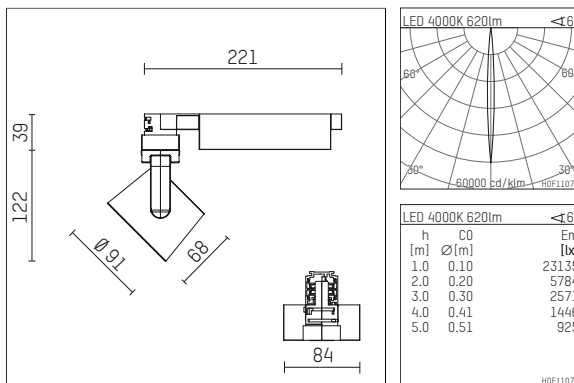

116 521 04 910 D | white

lo.nely 2
spotlight
LED | 9 W 4000 K

- spotlight lo.nely 2
- with 3 circuit DALI adapter
- for Hoffmeister control.x tracks
- circuit selection is possible while adapter is inserted into the track
- passive thermo management
- with LED 720 lm
- colour temperature: 4000 K
- colour rendering index: CRI >80
- L90 / B10 (50.000h)
- SDCM < 2
- net luminous flux: 620 lm
- total load: 9 W
- luminous efficacy: 68,9 lm/W
- rotationsymmetrical light distribution, narrow spot
- beam angle: 5°
- LED power unit integrated in adapter, electronic (DALI), 110-240 V, 50/60 Hz
- amplitude dimming
- dimming range: 100-0,1 %
- housing of die cast aluminium
- adapter of fibreglass reinforced thermoplastic
- safety glass, clear
- length: 221 mm, width: 84 mm, height: 122 mm
- rotatable 360°, 95° tiltable (can be fixed)
- weight: 1,1 kg
- protection rating: IP20
- protection class I
- 5 years Hoffmeister warranty
- Made in Germany
- maximum ambient temperature: 35 ° C
- certificates: manufactured according to DIN VDE 0711 / EN 60598, CE
- colour: white (RAL9016)
- 116 521 04 910 D