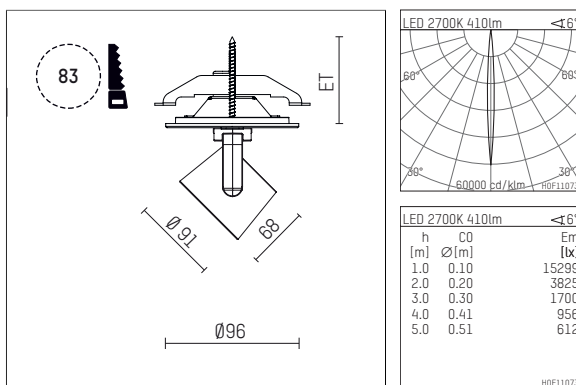

11652112 721-PA | black

lo.nely 2
spotlight
LED | 9 W 2700 K

- spotlight lo.nely 2
- with recessed mounting plate
- for recessed installation into wall or ceiling
- passive thermo management
- with LED 480 lm
- colour temperature: 2700 K
- colour rendering index: CRI >90
- L90 / B10 (50.000h)
- SDCM < 2
- net luminous flux: 410 lm
- total load: 9 W
- luminous efficacy: 45,6 lm/W
- rotationsymmetrical light distribution, narrow spot
- beam angle: 5 °
- with external LED power unit, electronic, 220-240 V, 0/50/60 Hz
- power supply: supply cord with plug connection 2x5x2,5 mm², length: 360 mm
- housing of die cast aluminium
- safety glass, clear
- ceiling plate of die cast aluminium
- diameter: 96 mm, recessing diameter: 83 mm
- recessing depth: 63 mm, ceiling thickness: 1-45 mm
- rotatable 360°, 95° tiltable (can be fixed)
- weight: 1,3 kg
- protection rating: IP20
- protection class I
- 5 years Hoffmeister warranty
- Made in Germany
- maximum ambient temperature: 35 ° C
- certificates: manufactured according to DIN VDE 0711 / EN 60598, CE
- colour: black
- 11652112 721-PA