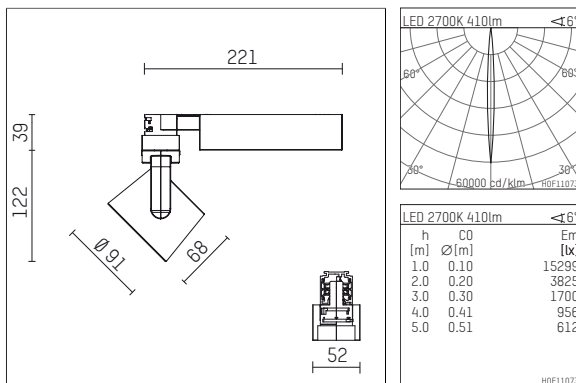

## 116 521 12 721 | black

lo.nely 2  
spotlight  
LED | 9 W 2700 K

- spotlight lo.nely 2
- with 3 circuit universal adapter
- for Hoffmeister control.x tracks
- circuit selection is possible while adapter is inserted into the track
- passive thermo management
- with LED 480 lm
- colour temperature: 2700 K
- colour rendering index: CRI >90
- L90 / B10 (50.000h)
- SDCM < 2
- net luminous flux: 410 lm
- total load: 9 W
- luminous efficacy: 45,6 lm/W
- rotationsymmetrical light distribution, narrow spot
- beam angle: 5°
- LED power unit integrated in adapter, electronic (POTI), 110-240 V, 50/60 Hz
- amplitude dimming
- adapter with integrated potentiometer
- dimming range: 100-1 %
- housing of die cast aluminium
- adapter of fibreglass reinforced thermoplastic
- safety glass, clear
- length: 221 mm, width: 52 mm, height: 122 mm
- rotatable 360°, 95° tiltable (can be fixed)
- weight: 1,1 kg
- protection rating: IP20
- protection class I
- 5 years Hoffmeister warranty
- Made in Germany
- maximum ambient temperature: 35 ° C
- certificates: manufactured according to DIN VDE 0711 / EN 60598, CE
- colour: black
- 116 521 12 721