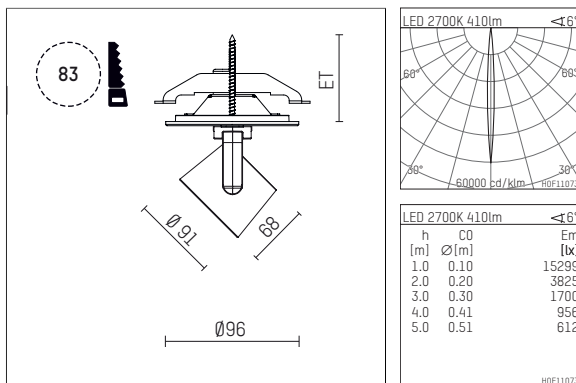

11652112 906-PA | silver

lo.nely 2
spotlight
LED | 9 W 2700 K

- spotlight lo.nely 2
- with recessed mounting plate
- for recessed installation into wall or ceiling
- passive thermo management
- with LED 480 lm
- colour temperature: 2700 K
- colour rendering index: CRI >90
- L90 / B10 (50.000h)
- SDCM < 2
- net luminous flux: 410 lm
- total load: 9 W
- luminous efficacy: 45,6 lm/W
- rotationsymmetrical light distribution, narrow spot
- beam angle: 5 °
- with external LED power unit, electronic, 220-240 V, 0/50/60 Hz
- power supply: supply cord with plug connection 2x5x2,5 mm², length: 360 mm
- housing of die cast aluminium
- safety glass, clear
- ceiling plate of die cast aluminium
- diameter: 96 mm, recessing diameter: 83 mm
- recessing depth: 63 mm, ceiling thickness: 1-45 mm
- rotatable 360°, 95° tiltable (can be fixed)
- weight: 1,3 kg
- protection rating: IP20
- protection class I
- 5 years Hoffmeister warranty
- Made in Germany
- maximum ambient temperature: 35 ° C
- certificates: manufactured according to DIN VDE 0711 / EN 60598, CE
- colour: silver
- 11652112 906-PA