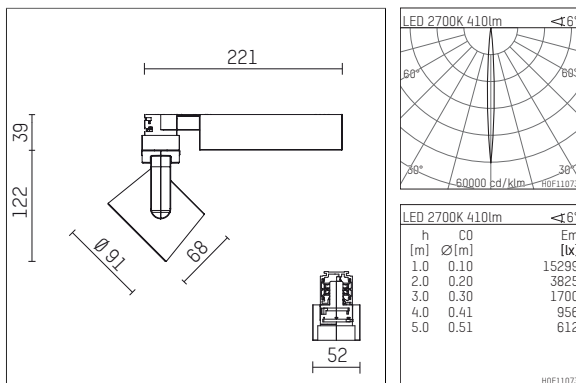

116 521 12 906 | silver

lo.nely 2
spotlight
LED | 9 W 2700 K

- spotlight lo.nely 2
- with 3 circuit universal adapter
- for Hoffmeister control.x tracks
- circuit selection is possible while adapter is inserted into the track
- passive thermo management
- with LED 480 lm
- colour temperature: 2700 K
- colour rendering index: CRI >90
- L90 / B10 (50.000h)
- SDCM < 2
- net luminous flux: 410 lm
- total load: 9 W
- luminous efficacy: 45,6 lm/W
- rotationsymmetrical light distribution, narrow spot
- beam angle: 5°
- LED power unit integrated in adapter, electronic (POTI), 110-240 V, 50/60 Hz
- amplitude dimming
- adapter with integrated potentiometer
- dimming range: 100-1 %
- housing of die cast aluminium
- adapter of fibreglass reinforced thermoplastic
- safety glass, clear
- length: 221 mm, width: 52 mm, height: 122 mm
- rotatable 360°, 95° tiltable (can be fixed)
- weight: 1,1 kg
- protection rating: IP20
- protection class I
- 5 years Hoffmeister warranty
- Made in Germany
- maximum ambient temperature: 35 ° C
- certificates: manufactured according to DIN VDE 0711 / EN 60598, CE
- colour: silver
- 116 521 12 906

- Overview of accessories on the following page / s

116 521 12 906

accessory

Optional accessories

| description accessory general | dimensions in mm | item number | pic.-No. |
|---|------------------|-------------|----------|
| antiglare flaps for spotlights gin.a, gin.o and lo.nely size 2 | | 103438 | 01 |
| connection ring suitable for attachment of accessories for spotlights gin.a, gin.o and lo.nely size 2 | | 103445 | 02 |
| tube screen suitable for attachment of accessories for spotlights gin.a, gin.o and lo.nely size 2 | | 103442 | 03 |
| connection tube with cross louver suitable for attachment of accessories for spotlights gin.a, gin.o and lo.nely size 2 | | 103439 | 04 |
| visor suitable for attachment of accessories for spotlights gin.a, gin.o and lo.nely size 2 | | 104748 | 05 |