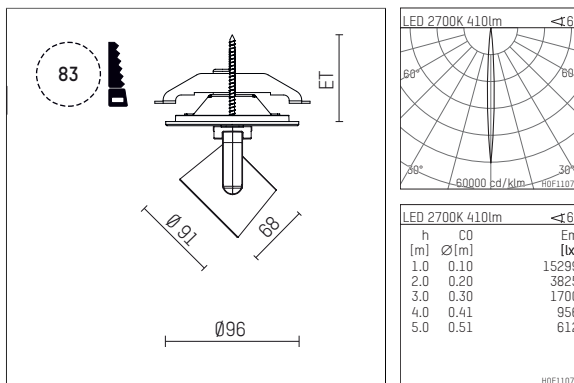

11652112 910-PA | white

lo.nely 2
spotlight
LED | 9 W 2700 K

- spotlight lo.nely 2
- with recessed mounting plate
- for recessed installation into wall or ceiling
- passive thermo management
- with LED 480 lm
- colour temperature: 2700 K
- colour rendering index: CRI >90
- L90 / B10 (50.000h)
- SDCM < 2
- net luminous flux: 410 lm
- total load: 9 W
- luminous efficacy: 45,6 lm/W
- rotationsymmetrical light distribution, narrow spot
- beam angle: 5°
- with external LED power unit, electronic, 220-240 V, 0/50/60 Hz
- power supply: supply cord with plug connection 2x5x2,5 mm², length: 360 mm
- housing of die cast aluminium
- safety glass, clear
- ceiling plate of die cast aluminium
- diameter: 96 mm, recessing diameter: 83 mm
- recessing depth: 63 mm, ceiling thickness: 1-45 mm
- rotatable 360° , 95° tiltable (can be fixed)
- weight: 1,3 kg
- protection rating: IP20
- protection class I
- 5 years Hoffmeister warranty
- Made in Germany
- maximum ambient temperature: 35°C
- certificates: manufactured according to DIN VDE 0711 / EN 60598, CE
- colour: white (RAL9016)
- 11652112 910-PA