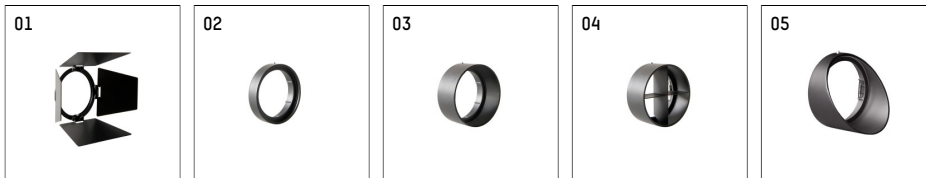

11652112 910-PA
accessory

Optional accessories

description accessory general	dimensions in mm	item number	pic.-No.
antiglare flaps for spotlights gin.a, gin.o and lo.nely size 2		103438	01
connection ring suitable for attachment of accessories for spotlights gin.a, gin.o and lo.nely size 2		103446	02
tube screen suitable for attachment of accessories for spotlights gin.a, gin.o and lo.nely size 2		103443	03
connection tube with cross louver suitable for attachment of accessories for spotlights gin.a, gin.o and lo.nely size 2		103440	04
visor suitable for attachment of accessories for spotlights gin.a, gin.o and lo.nely size 2		104749	05

Additional optional accessory components

description accessory general	dimensions in mm	item number	pic.-No.
soft.shape lens for spotlights gin.a, gin.o and lo.nely size 2	Ø: 74	104228	01
soft.spot lens for spotlights gin.a, gin.o and lo.nely size 2	Ø: 74	103461	01
sculpture lens for spotlights gin.a, gin.o and lo.nely size 2	Ø: 74	103460	02
prismatic glass for spotlights gin.a, gin.o and lo.nely size 2	Ø: 74	104915	03
honeycomb louver for spotlights gin.a, gin.o and lo.nely size 2		103448	04
Dichroitic conversion filter daylight filter, conversion from 3000K to 5000K for spotlights gin.a, gin.o and lo.nely size 2	Ø: 74	103459	05
Dichroitic conversion filter neutral filter, conversion from 3000K to 4000K for spotlights gin.a, gin.o and lo.nely size 2	Ø: 74	103458	06
Dichroitic conversion filter warm tone filter, conversion from 3000K to 2400K for spotlights gin.a, gin.o and lo.nely size 2	Ø: 74	103457	07