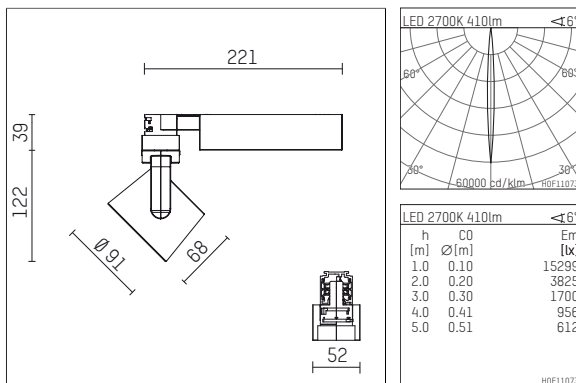

116 521 12 910 | white

lo.nely 2
spotlight
LED | 9 W 2700 K

- spotlight lo.nely 2
- with 3 circuit universal adapter
- for Hoffmeister control.x tracks
- circuit selection is possible while adapter is inserted into the track
- passive thermo management
- with LED 480 lm
- colour temperature: 2700 K
- colour rendering index: CRI >90
- L90 / B10 (50.000h)
- SDCM < 2
- net luminous flux: 410 lm
- total load: 9 W
- luminous efficacy: 45,6 lm/W
- rotationsymmetrical light distribution, narrow spot
- beam angle: 5°
- LED power unit integrated in adapter, electronic (POTI), 110-240 V, 50/60 Hz
- amplitude dimming
- adapter with integrated potentiometer
- dimming range: 100-1 %
- housing of die cast aluminium
- adapter of fibreglass reinforced thermoplastic
- safety glass, clear
- length: 221 mm, width: 52 mm, height: 122 mm
- rotatable 360°, 95° tiltable (can be fixed)
- weight: 1,1 kg
- protection rating: IP20
- protection class I
- 5 years Hoffmeister warranty
- Made in Germany
- maximum ambient temperature: 35 ° C
- certificates: manufactured according to DIN VDE 0711 / EN 60598, CE
- colour: white (RAL9016)
- 116 521 12 910