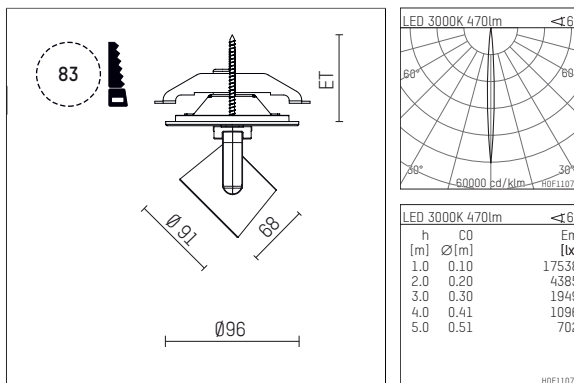

11652113 721-PA | black

lo.nely 2
spotlight
LED | 9 W 3000 K

- spotlight lo.nely 2
- with recessed mounting plate
- for recessed installation into wall or ceiling
- passive thermo management
- with LED 550 lm
- colour temperature: 3000 K
- colour rendering index: CRI >90
- L90 / B10 (50.000h)
- SDCM < 2
- net luminous flux: 470 lm
- total load: 9 W
- luminous efficacy: 52,2 lm/W
- rotationsymmetrical light distribution, narrow spot
- beam angle: 5 °
- with external LED power unit, electronic, 220-240 V, 0/50/60 Hz
- power supply: supply cord with plug connection 2x5x2,5 mm², length: 360 mm
- housing of die cast aluminium
- safety glass, clear
- ceiling plate of die cast aluminium
- diameter: 96 mm, recessing diameter: 83 mm
- recessing depth: 63 mm, ceiling thickness: 1-45 mm
- rotatable 360°, 95° tiltable (can be fixed)
- weight: 1,3 kg
- protection rating: IP20
- protection class I
- 5 years Hoffmeister warranty
- Made in Germany
- maximum ambient temperature: 35 ° C
- certificates: manufactured according to DIN VDE 0711 / EN 60598, CE
- colour: black
- 11652113 721-PA