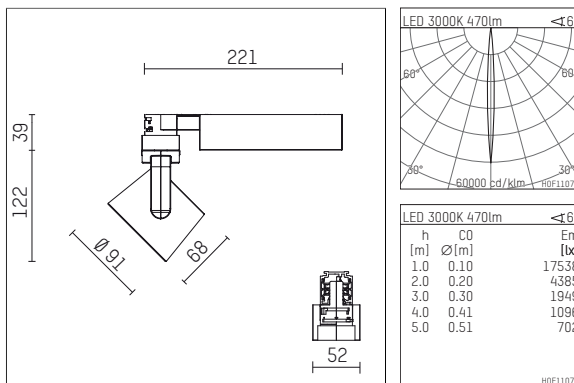

116 521 13 721 | black

lo.nely 2
spotlight
LED | 9 W 3000 K

- spotlight lo.nely 2
- with 3 circuit universal adapter
- for Hoffmeister control.x tracks
- circuit selection is possible while adapter is inserted into the track
- passive thermo management
- with LED 550 lm
- colour temperature: 3000 K
- colour rendering index: CRI >90
- L90 / B10 (50.000h)
- SDCM < 2
- net luminous flux: 470 lm
- total load: 9 W
- luminous efficacy: 52,2 lm/W
- rotationsymmetrical light distribution, narrow spot
- beam angle: 5°
- LED power unit integrated in adapter, electronic (POTI), 110-240 V, 50/60 Hz
- amplitude dimming
- adapter with integrated potentiometer
- dimming range: 100-1 %
- housing of die cast aluminium
- adapter of fibreglass reinforced thermoplastic
- safety glass, clear
- length: 221 mm, width: 52 mm, height: 122 mm
- rotatable 360°, 95° tiltable (can be fixed)
- weight: 1,1 kg
- protection rating: IP20
- protection class I
- 5 years Hoffmeister warranty
- Made in Germany
- maximum ambient temperature: 35 ° C
- certificates: manufactured according to DIN VDE 0711 / EN 60598, CE
- colour: black
- 116 521 13 721