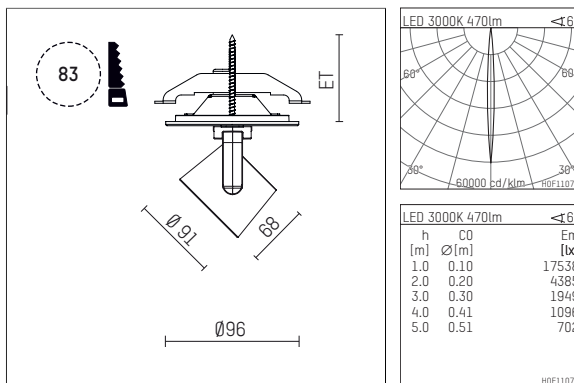

## 11652113 906-PA | silver

lo.nely 2  
spotlight  
LED | 9 W 3000 K

- spotlight lo.nely 2
- with recessed mounting plate
- for recessed installation into wall or ceiling
- passive thermo management
- with LED 550 lm
- colour temperature: 3000 K
- colour rendering index: CRI >90
- L90 / B10 (50.000h)
- SDCM < 2
- net luminous flux: 470 lm
- total load: 9 W
- luminous efficacy: 52,2 lm/W
- rotationsymmetrical light distribution, narrow spot
- beam angle: 5 °
- with external LED power unit, electronic, 220-240 V, 0/50/60 Hz
- power supply: supply cord with plug connection 2x5x2,5 mm², length: 360 mm
- housing of die cast aluminium
- safety glass, clear
- ceiling plate of die cast aluminium
- diameter: 96 mm, recessing diameter: 83 mm
- recessing depth: 63 mm, ceiling thickness: 1-45 mm
- rotatable 360°, 95° tiltable (can be fixed)
- weight: 1,3 kg
- protection rating: IP20
- protection class I
- 5 years Hoffmeister warranty
- Made in Germany
- maximum ambient temperature: 35 ° C
- certificates: manufactured according to DIN VDE 0711 / EN 60598, CE
- colour: silver
- 11652113 906-PA