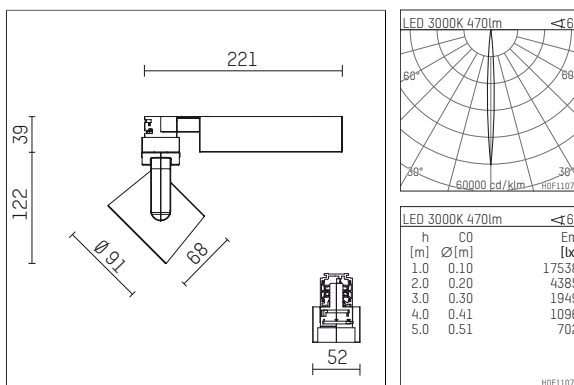

116 521 13 906 | silver

lo.nely 2
spotlight
LED | 9 W 3000 K

- spotlight lo.nely 2
- with 3 circuit universal adapter
- for Hoffmeister control.x tracks
- circuit selection is possible while adapter is inserted into the track
- passive thermo management
- with LED 550 lm
- colour temperature: 3000 K
- colour rendering index: CRI >90
- L90 / B10 (50.000h)
- SDCM < 2
- net luminous flux: 470 lm
- total load: 9 W
- luminous efficacy: 52,2 lm/W
- rotationsymmetrical light distribution, narrow spot
- beam angle: 5°
- LED power unit integrated in adapter, electronic (POTI), 110-240 V, 50/60 Hz
- amplitude dimming
- adapter with integrated potentiometer
- dimming range: 100-1 %
- housing of die cast aluminium
- adapter of fibreglass reinforced thermoplastic
- safety glass, clear
- length: 221 mm, width: 52 mm, height: 122 mm
- rotatable 360°, 95° tiltable (can be fixed)
- weight: 1,1 kg
- protection rating: IP20
- protection class I
- 5 years Hoffmeister warranty
- Made in Germany
- maximum ambient temperature: 35 ° C
- certificates: manufactured according to DIN VDE 0711 / EN 60598, CE
- colour: silver
- 116 521 13 906