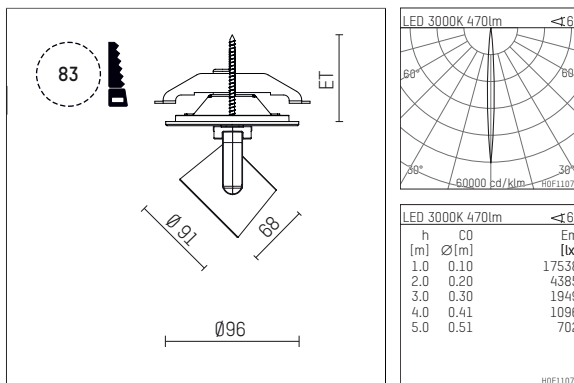

## 11652113 910-PA | white

lo.nely 2  
spotlight  
LED | 9 W 3000 K

- spotlight lo.nely 2
- with recessed mounting plate
- for recessed installation into wall or ceiling
- passive thermo management
- with LED 550 lm
- colour temperature: 3000 K
- colour rendering index: CRI >90
- L90 / B10 (50.000h)
- SDCM < 2
- net luminous flux: 470 lm
- total load: 9 W
- luminous efficacy: 52,2 lm/W
- rotationsymmetrical light distribution, narrow spot
- beam angle:  $5^\circ$
- with external LED power unit, electronic, 220-240 V, 0/50/60 Hz
- power supply: supply cord with plug connection 2x5x2,5 mm<sup>2</sup>, length: 360 mm
- housing of die cast aluminium
- safety glass, clear
- ceiling plate of die cast aluminium
- diameter: 96 mm, recessing diameter: 83 mm
- recessing depth: 63 mm, ceiling thickness: 1-45 mm
- rotatable  $360^\circ$ ,  $95^\circ$  tiltable (can be fixed)
- weight: 1,3 kg
- protection rating: IP20
- protection class I
- 5 years Hoffmeister warranty
- Made in Germany
- maximum ambient temperature:  $35^\circ \text{C}$
- certificates: manufactured according to DIN VDE 0711 / EN 60598, CE
- colour: white (RAL9016)
- 11652113 910-PA