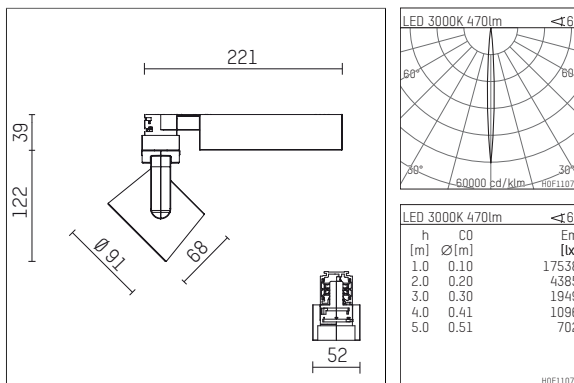

116 521 13 910 | white

lo.nely 2
spotlight
LED | 9 W 3000 K

- spotlight lo.nely 2
- with 3 circuit universal adapter
- for Hoffmeister control.x tracks
- circuit selection is possible while adapter is inserted into the track
- passive thermo management
- with LED 550 lm
- colour temperature: 3000 K
- colour rendering index: CRI >90
- L90 / B10 (50.000h)
- SDCM < 2
- net luminous flux: 470 lm
- total load: 9 W
- luminous efficacy: 52,2 lm/W
- rotationsymmetrical light distribution, narrow spot
- beam angle: 5°
- LED power unit integrated in adapter, electronic (POTI), 110-240 V, 50/60 Hz
- amplitude dimming
- adapter with integrated potentiometer
- dimming range: 100-1 %
- housing of die cast aluminium
- adapter of fibreglass reinforced thermoplastic
- safety glass, clear
- length: 221 mm, width: 52 mm, height: 122 mm
- rotatable 360°, 95° tiltable (can be fixed)
- weight: 1,1 kg
- protection rating: IP20
- protection class I
- 5 years Hoffmeister warranty
- Made in Germany
- maximum ambient temperature: 35 ° C
- certificates: manufactured according to DIN VDE 0711 / EN 60598, CE
- colour: white (RAL9016)
- 116 521 13 910