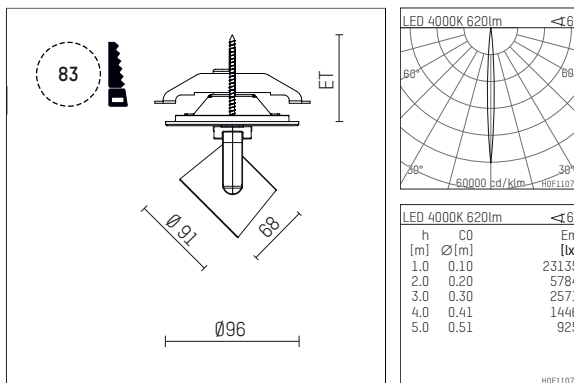

11652114 721-PA | black

lo.nely 2
spotlight
LED | 9 W 4000 K

- spotlight lo.nely 2
- with recessed mounting plate
- for recessed installation into wall or ceiling
- passive thermo management
- with LED 720 lm
- colour temperature: 4000 K
- colour rendering index: CRI >80
- L90 / B10 (50.000h)
- SDCM < 2
- net luminous flux: 620 lm
- total load: 9 W
- luminous efficacy: 68,9 lm/W
- rotationsymmetrical light distribution, narrow spot
- beam angle: 5 °
- with external LED power unit, electronic, 220-240 V, 0/50/60 Hz
- power supply: supply cord with plug connection 2x5x2,5 mm², length: 360 mm
- housing of die cast aluminium
- safety glass, clear
- ceiling plate of die cast aluminium
- diameter: 96 mm, recessing diameter: 83 mm
- recessing depth: 63 mm, ceiling thickness: 1-45 mm
- rotatable 360°, 95° tiltable (can be fixed)
- weight: 1,3 kg
- protection rating: IP20
- protection class I
- 5 years Hoffmeister warranty
- Made in Germany
- maximum ambient temperature: 35 ° C
- certificates: manufactured according to DIN VDE 0711 / EN 60598, CE
- colour: black
- 11652114 721-PA