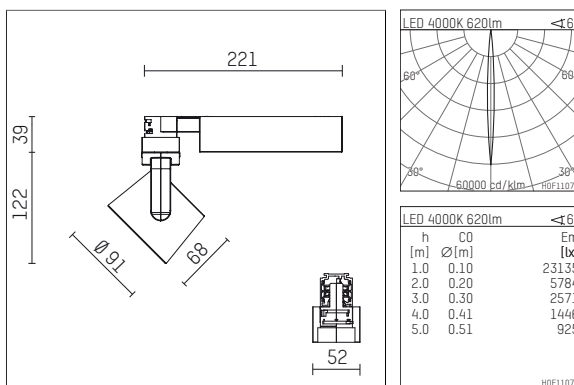

## 116 521 14 721 | black

lo.nely 2  
spotlight  
LED | 9 W 4000 K

- spotlight lo.nely 2
- with 3 circuit universal adapter
- for Hoffmeister control.x tracks
- circuit selection is possible while adapter is inserted into the track
- passive thermo management
- with LED 720 lm
- colour temperature: 4000 K
- colour rendering index: CRI >80
- L90 / B10 (50.000h)
- SDCM < 2
- net luminous flux: 620 lm
- total load: 9 W
- luminous efficacy: 68,9 lm/W
- rotationsymmetrical light distribution, narrow spot
- beam angle: 5°
- LED power unit integrated in adapter, electronic (POTI), 110-240 V, 50/60 Hz
- amplitude dimming
- adapter with integrated potentiometer
- dimming range: 100-1 %
- housing of die cast aluminium
- adapter of fibreglass reinforced thermoplastic
- safety glass, clear
- length: 221 mm, width: 52 mm, height: 122 mm
- rotatable 360°, 95° tiltable (can be fixed)
- weight: 1,1 kg
- protection rating: IP20
- protection class I
- 5 years Hoffmeister warranty
- Made in Germany
- maximum ambient temperature: 35 ° C
- certificates: manufactured according to DIN VDE 0711 / EN 60598, CE
- colour: black
- 116 521 14 721