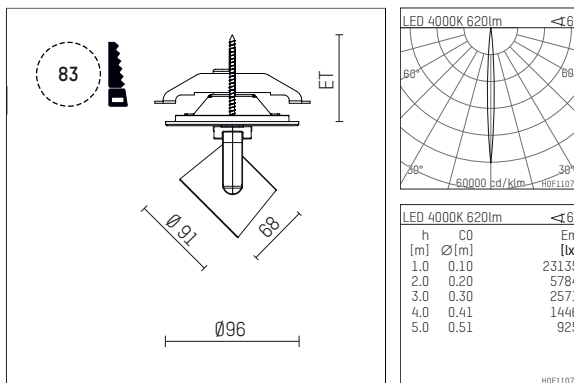

11652114 906-PA | silver

lo.nely 2
spotlight
LED | 9 W 4000 K

- spotlight lo.nely 2
- with recessed mounting plate
- for recessed installation into wall or ceiling
- passive thermo management
- with LED 720 lm
- colour temperature: 4000 K
- colour rendering index: CRI >80
- L90 / B10 (50.000h)
- SDCM < 2
- net luminous flux: 620 lm
- total load: 9 W
- luminous efficacy: 68,9 lm/W
- rotationsymmetrical light distribution, narrow spot
- beam angle: 5 °
- with external LED power unit, electronic, 220-240 V, 0/50/60 Hz
- power supply: supply cord with plug connection 2x5x2,5 mm², length: 360 mm
- housing of die cast aluminium
- safety glass, clear
- ceiling plate of die cast aluminium
- diameter: 96 mm, recessing diameter: 83 mm
- recessing depth: 63 mm, ceiling thickness: 1-45 mm
- rotatable 360°, 95° tiltable (can be fixed)
- weight: 1,3 kg
- protection rating: IP20
- protection class I
- 5 years Hoffmeister warranty
- Made in Germany
- maximum ambient temperature: 35 ° C
- certificates: manufactured according to DIN VDE 0711 / EN 60598, CE
- colour: silver
- 11652114 906-PA