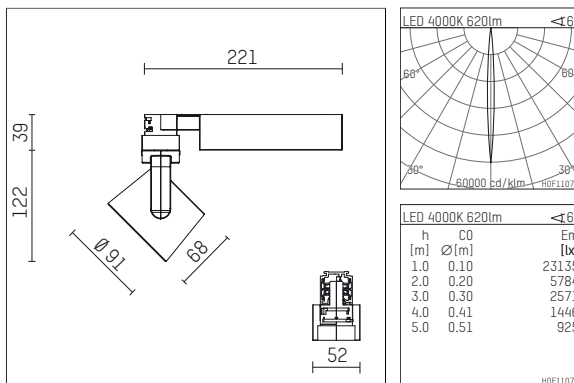

116 521 14 906 | silver

lo.nely 2
spotlight
LED | 9 W 4000 K

- spotlight lo.nely 2
- with 3 circuit universal adapter
- for Hoffmeister control.x tracks
- circuit selection is possible while adapter is inserted into the track
- passive thermo management
- with LED 720 lm
- colour temperature: 4000 K
- colour rendering index: CRI >80
- L90 / B10 (50.000h)
- SDCM < 2
- net luminous flux: 620 lm
- total load: 9 W
- luminous efficacy: 68,9 lm/W
- rotationsymmetrical light distribution, narrow spot
- beam angle: 5°
- LED power unit integrated in adapter, electronic (POTI), 110-240 V, 50/60 Hz
- amplitude dimming
- adapter with integrated potentiometer
- dimming range: 100-1 %
- housing of die cast aluminium
- adapter of fibreglass reinforced thermoplastic
- safety glass, clear
- length: 221 mm, width: 52 mm, height: 122 mm
- rotatable 360°, 95° tiltable (can be fixed)
- weight: 1,1 kg
- protection rating: IP20
- protection class I
- 5 years Hoffmeister warranty
- Made in Germany
- maximum ambient temperature: 35 ° C
- certificates: manufactured according to DIN VDE 0711 / EN 60598, CE
- colour: silver
- 116 521 14 906