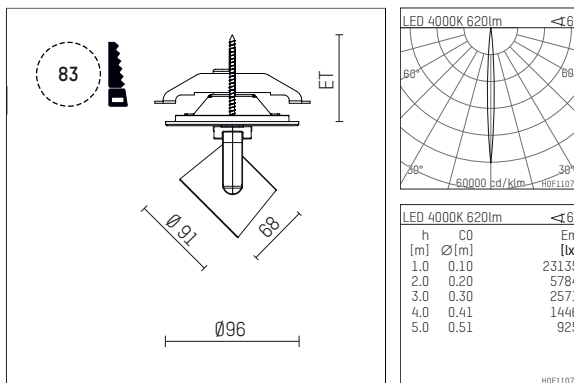

11652114 910-PA | white

lo.nely 2
spotlight
LED | 9 W 4000 K

- spotlight lo.nely 2
- with recessed mounting plate
- for recessed installation into wall or ceiling
- passive thermo management
- with LED 720 lm
- colour temperature: 4000 K
- colour rendering index: CRI >80
- L90 / B10 (50.000h)
- SDCM < 2
- net luminous flux: 620 lm
- total load: 9 W
- luminous efficacy: 68,9 lm/W
- rotationsymmetrical light distribution, narrow spot
- beam angle: 5 °
- with external LED power unit, electronic, 220-240 V, 0/50/60 Hz
- power supply: supply cord with plug connection 2x5x2,5 mm², length: 360 mm
- housing of die cast aluminium
- safety glass, clear
- ceiling plate of die cast aluminium
- diameter: 96 mm, recessing diameter: 83 mm
- recessing depth: 63 mm, ceiling thickness: 1-45 mm
- rotatable 360°, 95° tiltable (can be fixed)
- weight: 1,3 kg
- protection rating: IP20
- protection class I
- 5 years Hoffmeister warranty
- Made in Germany
- maximum ambient temperature: 35 ° C
- certificates: manufactured according to DIN VDE 0711 / EN 60598, CE
- colour: white (RAL9016)
- 11652114 910-PA