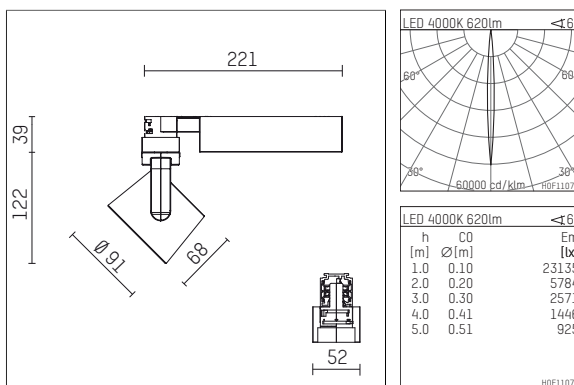

116 521 14 910 | white

lo.nely 2
spotlight
LED | 9 W 4000 K

- spotlight lo.nely 2
- with 3 circuit universal adapter
- for Hoffmeister control.x tracks
- circuit selection is possible while adapter is inserted into the track
- passive thermo management
- with LED 720 lm
- colour temperature: 4000 K
- colour rendering index: CRI >80
- L90 / B10 (50.000h)
- SDCM < 2
- net luminous flux: 620 lm
- total load: 9 W
- luminous efficacy: 68,9 lm/W
- rotationsymmetrical light distribution, narrow spot
- beam angle: 5°
- LED power unit integrated in adapter, electronic (POTI), 110-240 V, 50/60 Hz
- amplitude dimming
- adapter with integrated potentiometer
- dimming range: 100-1 %
- housing of die cast aluminium
- adapter of fibreglass reinforced thermoplastic
- safety glass, clear
- length: 221 mm, width: 52 mm, height: 122 mm
- rotatable 360°, 95° tiltable (can be fixed)
- weight: 1,1 kg
- protection rating: IP20
- protection class I
- 5 years Hoffmeister warranty
- Made in Germany
- maximum ambient temperature: 35 ° C
- certificates: manufactured according to DIN VDE 0711 / EN 60598, CE
- colour: white (RAL9016)
- 116 521 14 910

- Overview of accessories on the following page / s

116 521 14 910
accessory

Optional accessories

| description accessory general | dimensions in mm | item number | pic.-No. |
|---|------------------|-------------|----------|
| antiglare flaps for spotlights gin.a, gin.o and lo.nely size 2 | | 103438 | 01 |
| connection ring suitable for attachment of accessories for spotlights gin.a, gin.o and lo.nely size 2 | | 103446 | 02 |
| tube screen suitable for attachment of accessories for spotlights gin.a, gin.o and lo.nely size 2 | | 103443 | 03 |
| connection tube with cross louver suitable for attachment of accessories for spotlights gin.a, gin.o and lo.nely size 2 | | 103440 | 04 |
| visor suitable for attachment of accessories for spotlights gin.a, gin.o and lo.nely size 2 | | 104749 | 05 |