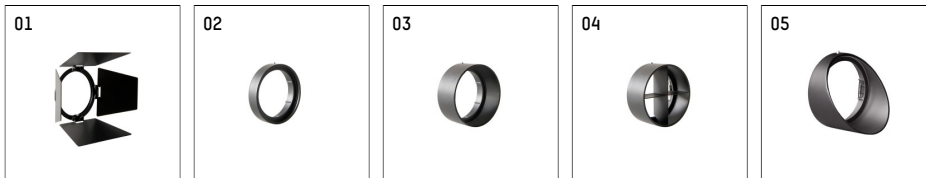

116 522 02 721 D
accessory

Optional accessories

description accessory general	dimensions in mm	item number	pic.-No.
antiglare flaps for spotlights gin.a, gin.o and lo.nely size 2		103438	01
connection ring suitable for attachment of accessories for spotlights gin.a, gin.o and lo.nely size 2		103447	02
tube screen suitable for attachment of accessories for spotlights gin.a, gin.o and lo.nely size 2		103444	03
connection tube with cross louver suitable for attachment of accessories for spotlights gin.a, gin.o and lo.nely size 2		103441	04
visor suitable for attachment of accessories for spotlights gin.a, gin.o and lo.nely size 2		104750	05

Additional optional accessory components

description accessory general	dimensions in mm	item number	pic.-No.
soft.shape lens for spotlights gin.a, gin.o and lo.nely size 2	∅: 74	104228	01
soft.spot lens for spotlights gin.a, gin.o and lo.nely size 2	∅: 74	103461	01
sculpture lens for spotlights gin.a, gin.o and lo.nely size 2	∅: 74	103460	02
prismatic glass for spotlights gin.a, gin.o and lo.nely size 2	∅: 74	104915	03
honeycomb louver for spotlights gin.a, gin.o and lo.nely size 2		103448	04
Dichroitic conversion filter daylight filter, conversion from 3000K to 5000K for spotlights gin.a, gin.o and lo.nely size 2	∅: 74	103459	05
Dichroitic conversion filter neutral filter, conversion from 3000K to 4000K for spotlights gin.a, gin.o and lo.nely size 2	∅: 74	103458	06
Dichroitic conversion filter warm tone filter, conversion from 3000K to 2400K for spotlights gin.a, gin.o and lo.nely size 2	∅: 74	103457	07