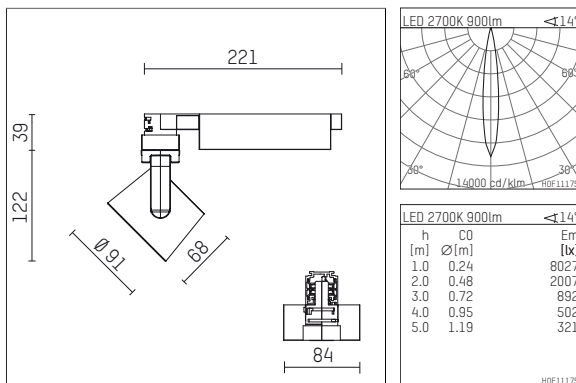

## 116 522 02 721 D | black

lo.nely 2  
spotlight  
LED | 14 W 2700 K

- spotlight lo.nely 2
- with 3 circuit DALI adapter
- for Hoffmeister control.x tracks
- circuit selection is possible while adapter is inserted into the track
- passive thermo management
- with LED 1060 lm
- colour temperature: 2700 K
- colour rendering index: CRI >90
- L90 / B10 (50.000h)
- SDCM < 2
- net luminous flux: 900 lm
- total load: 14 W
- luminous efficacy: 64,3 lm/W
- rotationsymmetrical light distribution, spot
- beam angle: 15 °
- LED power unit integrated in adapter, electronic (DALI), 220-240 V, 0/50/60 Hz
- amplitude dimming
- dimming range: 100-1 %
- housing of die cast aluminium
- adapter of fibreglass reinforced thermoplastic
- microprismatic filter with very high rate of light transmission
- length: 221 mm, width: 84 mm, height: 122 mm
- rotatable 360°, 95° tiltable (can be fixed)
- weight: 1,1 kg
- protection rating: IP20
- protection class I
- 5 years Hoffmeister warranty
- Made in Germany
- maximum ambient temperature: 35 ° C
- certificates: manufactured according to DIN VDE 0711 / EN 60598, CE
- colour: black
- 116 522 02 721 D

### Optional accessories

description accessory general	dimensions in mm	item number	pic.-No.
antiglare flaps for spotlights gin.a, gin.o and lo.nely size 2		103438	01
connection ring suitable for attachment of accessories for spotlights gin.a, gin.o and lo.nely size 2		103447	02
tube screen suitable for attachment of accessories for spotlights gin.a, gin.o and lo.nely size 2		103444	03
connection tube with cross louver suitable for attachment of accessories for spotlights gin.a, gin.o and lo.nely size 2		103441	04
visor suitable for attachment of accessories for spotlights gin.a, gin.o and lo.nely size 2		104750	05