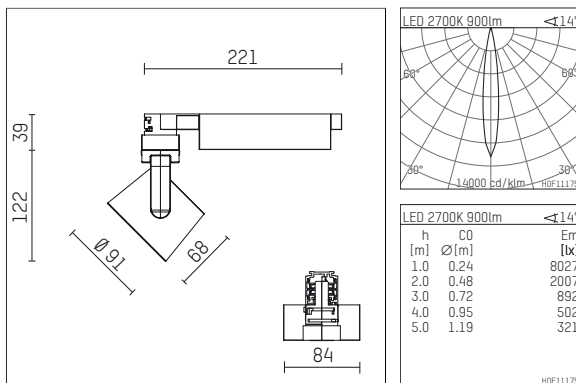

116 522 02 906 D | silver

lo.nely 2
spotlight
LED | 14 W 2700 K

- spotlight lo.nely 2
- with 3 circuit DALI adapter
- for Hoffmeister control.x tracks
- circuit selection is possible while adapter is inserted into the track
- passive thermo management
- with LED 1060 lm
- colour temperature: 2700 K
- colour rendering index: CRI >90
- L90 / B10 (50.000h)
- SDCM < 2
- net luminous flux: 900 lm
- total load: 14 W
- luminous efficacy: 64,3 lm/W
- rotationsymmetrical light distribution, spot
- beam angle: 15 °
- LED power unit integrated in adapter, electronic (DALI), 220-240 V, 0/50/60 Hz
- amplitude dimming
- dimming range: 100-1 %
- housing of die cast aluminium
- adapter of fibreglass reinforced thermoplastic
- microprismatic filter with very high rate of light transmission
- length: 221 mm, width: 84 mm, height: 122 mm
- rotatable 360°, 95° tiltable (can be fixed)
- weight: 1,1 kg
- protection rating: IP20
- protection class I
- 5 years Hoffmeister warranty
- Made in Germany
- maximum ambient temperature: 35 ° C
- certificates: manufactured according to DIN VDE 0711 / EN 60598, CE
- colour: silver
- 116 522 02 906 D