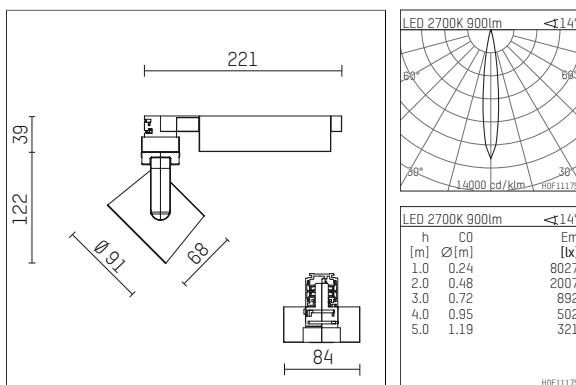

116 522 02 910 D | white

lo.nely 2
spotlight
LED | 14 W 2700 K

- spotlight lo.nely 2
- with 3 circuit DALI adapter
- for Hoffmeister control.x tracks
- circuit selection is possible while adapter is inserted into the track
- passive thermo management
- with LED 1060 lm
- colour temperature: 2700 K
- colour rendering index: CRI >90
- L90 / B10 (50.000h)
- SDCM < 2
- net luminous flux: 900 lm
- total load: 14 W
- luminous efficacy: 64,3 lm/W
- rotationsymmetrical light distribution, spot
- beam angle: 15 °
- LED power unit integrated in adapter, electronic (DALI), 220-240 V, 0/50/60 Hz
- amplitude dimming
- dimming range: 100-1 %
- housing of die cast aluminium
- adapter of fibreglass reinforced thermoplastic
- microprismatic filter with very high rate of light transmission
- length: 221 mm, width: 84 mm, height: 122 mm
- rotatable 360°, 95° tiltable (can be fixed)
- weight: 1,1 kg
- protection rating: IP20
- protection class I
- 5 years Hoffmeister warranty
- Made in Germany
- maximum ambient temperature: 35 ° C
- certificates: manufactured according to DIN VDE 0711 / EN 60598, CE
- colour: white (RAL9016)
- 116 522 02 910 D