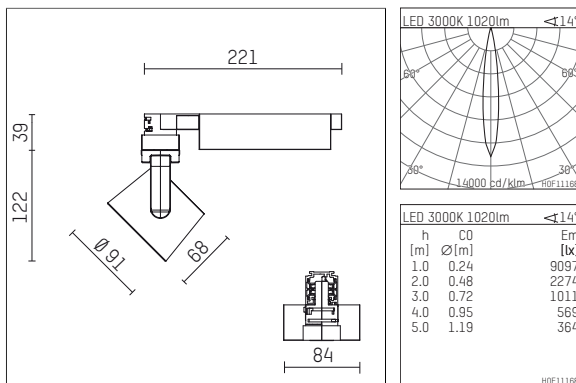

## 116 522 03 721 D | black

lo.nely 2  
spotlight  
LED | 14 W 3000 K

- spotlight lo.nely 2
- with 3 circuit DALI adapter
- for Hoffmeister control.x tracks
- circuit selection is possible while adapter is inserted into the track
- passive thermo management
- with LED 1200 lm
- colour temperature: 3000 K
- colour rendering index: CRI >90
- L90 / B10 (50.000h)
- SDCM < 2
- net luminous flux: 1020 lm
- total load: 14 W
- luminous efficacy: 72,9 lm/W
- rotationsymmetrical light distribution, spot
- beam angle: 15 °
- LED power unit integrated in adapter, electronic (DALI), 220-240 V, 0/50/60 Hz
- amplitude dimming
- dimming range: 100-1 %
- housing of die cast aluminium
- adapter of fibreglass reinforced thermoplastic
- microprismatic filter with very high rate of light transmission
- length: 221 mm, width: 84 mm, height: 122 mm
- rotatable 360°, 95° tiltable (can be fixed)
- weight: 1,1 kg
- protection rating: IP20
- protection class I
- 5 years Hoffmeister warranty
- Made in Germany
- maximum ambient temperature: 35 ° C
- certificates: manufactured according to DIN VDE 0711 / EN 60598, CE
- colour: black
- 116 522 03 721 D