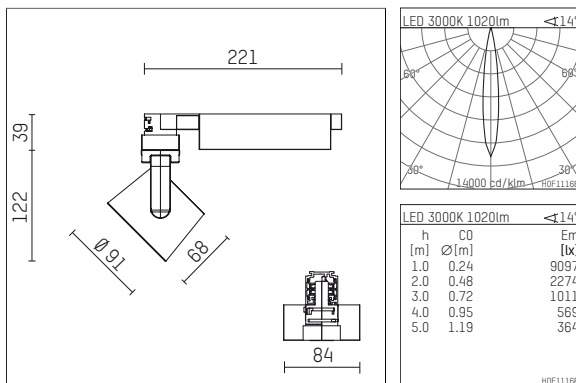

## 116 522 03 906 D | silver

lo.nely 2  
spotlight  
LED | 14 W 3000 K

- spotlight lo.nely 2
- with 3 circuit DALI adapter
- for Hoffmeister control.x tracks
- circuit selection is possible while adapter is inserted into the track
- passive thermo management
- with LED 1200 lm
- colour temperature: 3000 K
- colour rendering index: CRI >90
- L90 / B10 (50.000h)
- SDCM < 2
- net luminous flux: 1020 lm
- total load: 14 W
- luminous efficacy: 72,9 lm/W
- rotationsymmetrical light distribution, spot
- beam angle: 15 °
- LED power unit integrated in adapter, electronic (DALI), 220-240 V, 0/50/60 Hz
- amplitude dimming
- dimming range: 100-1 %
- housing of die cast aluminium
- adapter of fibreglass reinforced thermoplastic
- microprismatic filter with very high rate of light transmission
- length: 221 mm, width: 84 mm, height: 122 mm
- rotatable 360°, 95° tiltable (can be fixed)
- weight: 1,1 kg
- protection rating: IP20
- protection class I
- 5 years Hoffmeister warranty
- Made in Germany
- maximum ambient temperature: 35 ° C
- certificates: manufactured according to DIN VDE 0711 / EN 60598, CE
- colour: silver
- 116 522 03 906 D