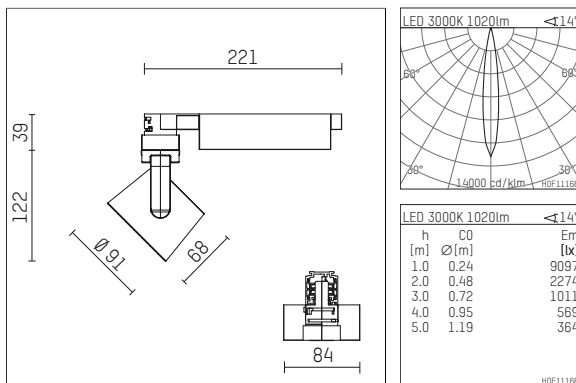

## 116 522 03 910 D | white

lo.nely 2  
spotlight  
LED | 14 W 3000 K

- spotlight lo.nely 2
- with 3 circuit DALI adapter
- for Hoffmeister control.x tracks
- circuit selection is possible while adapter is inserted into the track
- passive thermo management
- with LED 1200 lm
- colour temperature: 3000 K
- colour rendering index: CRI >90
- L90 / B10 (50.000h)
- SDCM < 2
- net luminous flux: 1020 lm
- total load: 14 W
- luminous efficacy: 72,9 lm/W
- rotationsymmetrical light distribution, spot
- beam angle: 15 °
- LED power unit integrated in adapter, electronic (DALI), 220-240 V, 0/50/60 Hz
- amplitude dimming
- dimming range: 100-1 %
- housing of die cast aluminium
- adapter of fibreglass reinforced thermoplastic
- microprismatic filter with very high rate of light transmission
- length: 221 mm, width: 84 mm, height: 122 mm
- rotatable 360°, 95° tiltable (can be fixed)
- weight: 1,1 kg
- protection rating: IP20
- protection class I
- 5 years Hoffmeister warranty
- Made in Germany
- maximum ambient temperature: 35 ° C
- certificates: manufactured according to DIN VDE 0711 / EN 60598, CE
- colour: white (RAL9016)
- 116 522 03 910 D