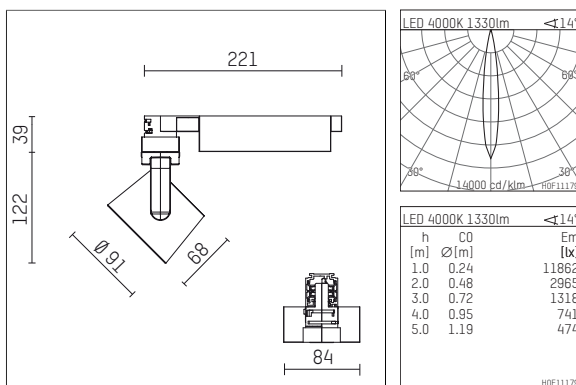

## 116 522 04 721 D | black

lo.nely 2  
spotlight  
LED | 14 W 4000 K

- spotlight lo.nely 2
- with 3 circuit DALI adapter
- for Hoffmeister control.x tracks
- circuit selection is possible while adapter is inserted into the track
- passive thermo management
- with LED 1560 lm
- colour temperature: 4000 K
- colour rendering index: CRI >80
- L90 / B10 (50.000h)
- SDCM < 2
- net luminous flux: 1330 lm
- total load: 14 W
- luminous efficacy: 95,0 lm/W
- rotationsymmetrical light distribution, spot
- beam angle: 15 °
- LED power unit integrated in adapter, electronic (DALI), 220-240 V, 0/50/60 Hz
- amplitude dimming
- dimming range: 100-1 %
- housing of die cast aluminium
- adapter of fibreglass reinforced thermoplastic
- microprismatic filter with very high rate of light transmission
- length: 221 mm, width: 84 mm, height: 122 mm
- rotatable 360°, 95° tiltable (can be fixed)
- weight: 1,1 kg
- protection rating: IP20
- protection class I
- 5 years Hoffmeister warranty
- Made in Germany
- maximum ambient temperature: 35 ° C
- certificates: manufactured according to DIN VDE 0711 / EN 60598, CE
- colour: black
- 116 522 04 721 D