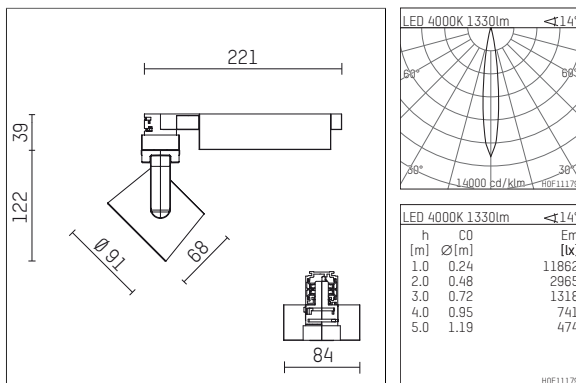

116 522 04 906 D | silver

lo.nely 2
spotlight
LED | 14 W 4000 K

- spotlight lo.nely 2
- with 3 circuit DALI adapter
- for Hoffmeister control.x tracks
- circuit selection is possible while adapter is inserted into the track
- passive thermo management
- with LED 1560 lm
- colour temperature: 4000 K
- colour rendering index: CRI >80
- L90 / B10 (50.000h)
- SDCM < 2
- net luminous flux: 1330 lm
- total load: 14 W
- luminous efficacy: 95,0 lm/W
- rotationsymmetrical light distribution, spot
- beam angle: 15 °
- LED power unit integrated in adapter, electronic (DALI), 220-240 V, 0/50/60 Hz
- amplitude dimming
- dimming range: 100-1 %
- housing of die cast aluminium
- adapter of fibreglass reinforced thermoplastic
- microprismatic filter with very high rate of light transmission
- length: 221 mm, width: 84 mm, height: 122 mm
- rotatable 360°, 95° tiltable (can be fixed)
- weight: 1,1 kg
- protection rating: IP20
- protection class I
- 5 years Hoffmeister warranty
- Made in Germany
- maximum ambient temperature: 35 ° C
- certificates: manufactured according to DIN VDE 0711 / EN 60598, CE
- colour: silver
- 116 522 04 906 D