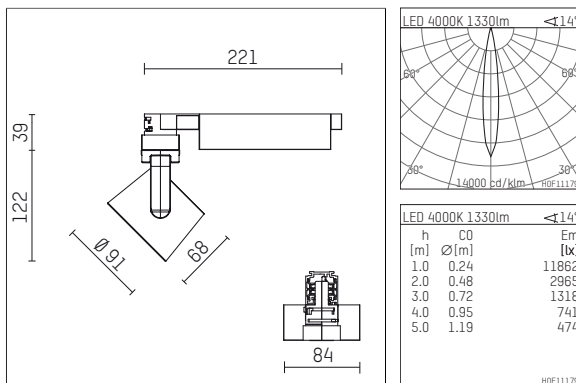

116 522 04 910 D | white

lo.nely 2
spotlight
LED | 14 W 4000 K

- spotlight lo.nely 2
- with 3 circuit DALI adapter
- for Hoffmeister control.x tracks
- circuit selection is possible while adapter is inserted into the track
- passive thermo management
- with LED 1560 lm
- colour temperature: 4000 K
- colour rendering index: CRI >80
- L90 / B10 (50.000h)
- SDCM < 2
- net luminous flux: 1330 lm
- total load: 14 W
- luminous efficacy: 95,0 lm/W
- rotationsymmetrical light distribution, spot
- beam angle: 15 °
- LED power unit integrated in adapter, electronic (DALI), 220-240 V, 0/50/60 Hz
- amplitude dimming
- dimming range: 100-1 %
- housing of die cast aluminium
- adapter of fibreglass reinforced thermoplastic
- microprismatic filter with very high rate of light transmission
- length: 221 mm, width: 84 mm, height: 122 mm
- rotatable 360°, 95° tiltable (can be fixed)
- weight: 1,1 kg
- protection rating: IP20
- protection class I
- 5 years Hoffmeister warranty
- Made in Germany
- maximum ambient temperature: 35 ° C
- certificates: manufactured according to DIN VDE 0711 / EN 60598, CE
- colour: white (RAL9016)
- 116 522 04 910 D