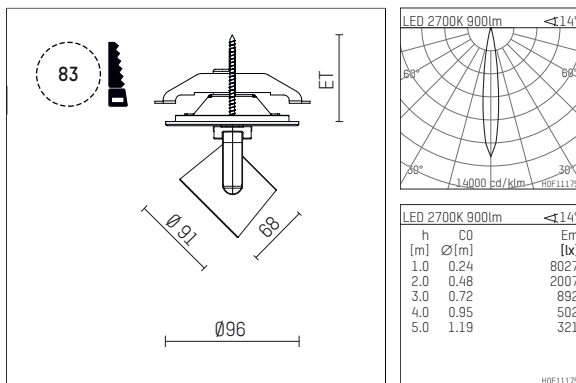

11652212 721-PA | black

lo.nely 2
spotlight
LED | 14 W 2700 K

- spotlight lo.nely 2
- with recessed mounting plate
- for recessed installation into wall or ceiling
- passive thermo management
- with LED 1060 lm
- colour temperature: 2700 K
- colour rendering index: CRI >90
- L90 / B10 (50.000h)
- SDCM < 2
- net luminous flux: 900 lm
- total load: 14 W
- luminous efficacy: 64,3 lm/W
- rotationsymmetrical light distribution, spot
- beam angle: 15 °
- with external LED power unit, electronic, 220-240 V, 50/60 Hz
- Dimming with external dimmers possible (trailing-edge and leading-edge)
- power supply: supply cord with plug connection 2x5x2,5 mm², length: 360 mm
- housing of die cast aluminium
- microprismatic filter with very high rate of light transmission
- ceiling plate of die cast aluminium
- diameter: 96 mm, recessing diameter: 83 mm
- recessing depth: 63 mm, ceiling thickness: 1-45 mm
- rotatable 360°, 95° tiltable (can be fixed)
- weight: 1,3 kg
- protection rating: IP20
- protection class I
- 5 years Hoffmeister warranty
- Made in Germany
- maximum ambient temperature: 35 ° C
- certificates: manufactured according to DIN VDE 0711 / EN 60598, CE
- colour: black
- 11652212 721-PA