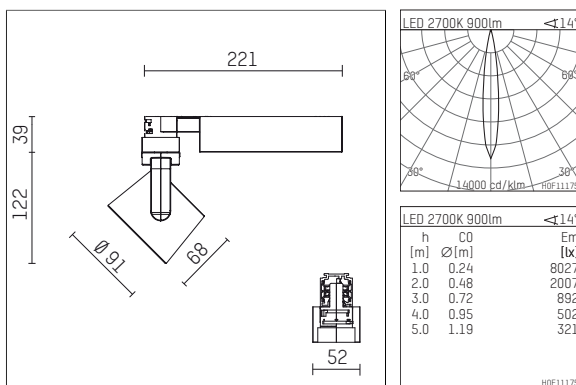

116 522 12 721 | black

lo.nely 2
spotlight
LED | 14 W 2700 K

- spotlight lo.nely 2
- with 3 circuit universal adapter
- for Hoffmeister control.x tracks
- circuit selection is possible while adapter is inserted into the track
- passive thermo management
- with LED 1060 lm
- colour temperature: 2700 K
- colour rendering index: CRI >90
- L90 / B10 (50.000h)
- SDCM < 2
- net luminous flux: 900 lm
- total load: 14 W
- luminous efficacy: 64,3 lm/W
- rotationsymmetrical light distribution, spot
- beam angle: 15 °
- LED power unit integrated in adapter, electronic (POTI), 220-240 V, 0/50/60 Hz
- amplitude dimming
- adapter with integrated potentiometer
- dimming range: 100-0,1 %
- housing of die cast aluminium
- adapter of fibreglass reinforced thermoplastic
- microprismatic filter with very high rate of light transmission
- length: 221 mm, width: 52 mm, height: 122 mm
- rotatable 360°, 95° tiltable (can be fixed)
- weight: 1,1 kg
- protection rating: IP20
- protection class I
- 5 years Hoffmeister warranty
- Made in Germany
- maximum ambient temperature: 35 ° C
- certificates: manufactured according to DIN VDE 0711 / EN 60598, CE
- colour: black
- 116 522 12 721