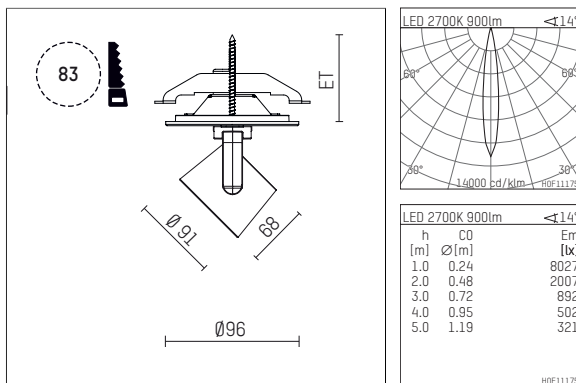

## 11652212 906-PA | silver

lo.nely 2  
spotlight  
LED | 14 W 2700 K

- spotlight lo.nely 2
- with recessed mounting plate
- for recessed installation into wall or ceiling
- passive thermo management
- with LED 1060 lm
- colour temperature: 2700 K
- colour rendering index: CRI >90
- L90 / B10 (50.000h)
- SDCM < 2
- net luminous flux: 900 lm
- total load: 14 W
- luminous efficacy: 64,3 lm/W
- rotationsymmetrical light distribution, spot
- beam angle: 15 °
- with external LED power unit, electronic, 220-240 V, 50/60 Hz
- Dimming with external dimmers possible (trailing-edge and leading-edge)
- power supply: supply cord with plug connection 2x5x2,5 mm², length: 360 mm
- housing of die cast aluminium
- microprismatic filter with very high rate of light transmission
- ceiling plate of die cast aluminium
- diameter: 96 mm, recessing diameter: 83 mm
- recessing depth: 63 mm, ceiling thickness: 1-45 mm
- rotatable 360°, 95° tiltable (can be fixed)
- weight: 1,3 kg
- protection rating: IP20
- protection class I
- 5 years Hoffmeister warranty
- Made in Germany
- maximum ambient temperature: 35 ° C
- certificates: manufactured according to DIN VDE 0711 / EN 60598, CE
- colour: silver
- 11652212 906-PA