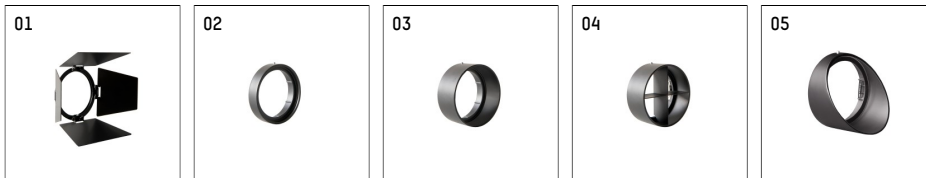

116 522 12 906

accessory

Optional accessories

description accessory general	dimensions in mm	item number	pic.-No.
antiglare flaps for spotlights gin.a, gin.o and lo.nely size 2		103438	01
connection ring suitable for attachment of accessories for spotlights gin.a, gin.o and lo.nely size 2		103445	02
tube screen suitable for attachment of accessories for spotlights gin.a, gin.o and lo.nely size 2		103442	03
connection tube with cross louver suitable for attachment of accessories for spotlights gin.a, gin.o and lo.nely size 2		103439	04
visor suitable for attachment of accessories for spotlights gin.a, gin.o and lo.nely size 2		104748	05

Additional optional accessory components

description accessory general	dimensions in mm	item number	pic.-No.
soft.shape lens for spotlights gin.a, gin.o and lo.nely size 2	∅: 74	104228	01
soft.spot lens for spotlights gin.a, gin.o and lo.nely size 2	∅: 74	103461	01
sculpture lens for spotlights gin.a, gin.o and lo.nely size 2	∅: 74	103460	02
prismatic glass for spotlights gin.a, gin.o and lo.nely size 2	∅: 74	104915	03
honeycomb louver for spotlights gin.a, gin.o and lo.nely size 2		103448	04
Dichroitic conversion filter daylight filter, conversion from 3000K to 5000K for spotlights gin.a, gin.o and lo.nely size 2	∅: 74	103459	05
Dichroitic conversion filter neutral filter, conversion from 3000K to 4000K for spotlights gin.a, gin.o and lo.nely size 2	∅: 74	103458	06
Dichroitic conversion filter warm tone filter, conversion from 3000K to 2400K for spotlights gin.a, gin.o and lo.nely size 2	∅: 74	103457	07