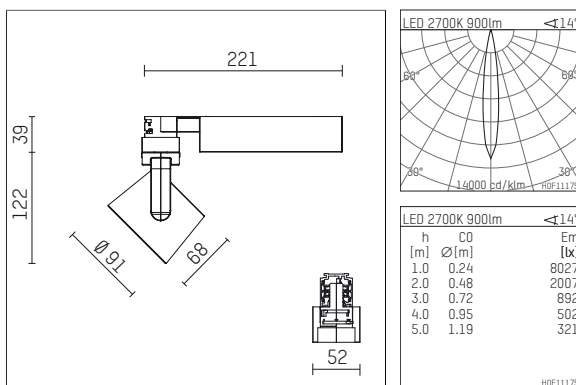

**116 522 12 906 | silver**

lo.nely 2  
spotlight  
LED | 14 W 2700 K

- spotlight lo.nely 2
- with 3 circuit universal adapter
- for Hoffmeister control.x tracks
- circuit selection is possible while adapter is inserted into the track
- passive thermo management
- with LED 1060 lm
- colour temperature: 2700 K
- colour rendering index: CRI >90
- L90 / B10 (50.000h)
- SDCM < 2
- net luminous flux: 900 lm
- total load: 14 W
- luminous efficacy: 64,3 lm/W
- rotationsymmetrical light distribution, spot
- beam angle: 15 °
- LED power unit integrated in adapter, electronic (POTI), 220-240 V, 0/50/60 Hz
- amplitude dimming
- adapter with integrated potentiometer
- dimming range: 100-0,1 %
- housing of die cast aluminium
- adapter of fibreglass reinforced thermoplastic
- microprismatic filter with very high rate of light transmission
- length: 221 mm, width: 52 mm, height: 122 mm
- rotatable 360°, 95° tiltable (can be fixed)
- weight: 1,1 kg
- protection rating: IP20
- protection class I
- 5 years Hoffmeister warranty
- Made in Germany
- maximum ambient temperature: 35 ° C
- certificates: manufactured according to DIN VDE 0711 / EN 60598, CE
- colour: silver
- 116 522 12 906

## Optional accessories

description accessory general	dimensions in mm	item number	pic.-No.
antiglare flaps for spotlights gin.a, gin.o and lo.nely size 2		103438	01
connection ring suitable for attachment of accessories for spotlights gin.a, gin.o and lo.nely size 2		103445	02
tube screen suitable for attachment of accessories for spotlights gin.a, gin.o and lo.nely size 2		103442	03
connection tube with cross louver suitable for attachment of accessories for spotlights gin.a, gin.o and lo.nely size 2		103439	04
visor suitable for attachment of accessories for spotlights gin.a, gin.o and lo.nely size 2		104748	05