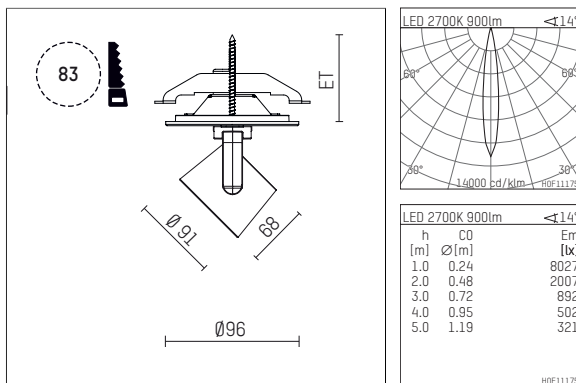

11652212 910-PA | white

lo.nely 2
spotlight
LED | 14 W 2700 K

- spotlight lo.nely 2
- with recessed mounting plate
- for recessed installation into wall or ceiling
- passive thermo management
- with LED 1060 lm
- colour temperature: 2700 K
- colour rendering index: CRI >90
- L90 / B10 (50.000h)
- SDCM < 2
- net luminous flux: 900 lm
- total load: 14 W
- luminous efficacy: 64,3 lm/W
- rotationsymmetrical light distribution, spot
- beam angle: 15°
- with external LED power unit, electronic, 220-240 V, 50/60 Hz
- Dimming with external dimmers possible (trailing-edge and leading-edge)
- power supply: supply cord with plug connection 2x5x2,5 mm², length: 360 mm
- housing of die cast aluminium
- microprismatic filter with very high rate of light transmission
- ceiling plate of die cast aluminium
- diameter: 96 mm, recessing diameter: 83 mm
- recessing depth: 63 mm, ceiling thickness: 1-45 mm
- rotatable 360°, 95° tiltable (can be fixed)
- weight: 1,3 kg
- protection rating: IP20
- protection class I
- 5 years Hoffmeister warranty
- Made in Germany
- maximum ambient temperature: 35 ° C
- certificates: manufactured according to DIN VDE 0711 / EN 60598, CE
- colour: white (RAL9016)
- 11652212 910-PA