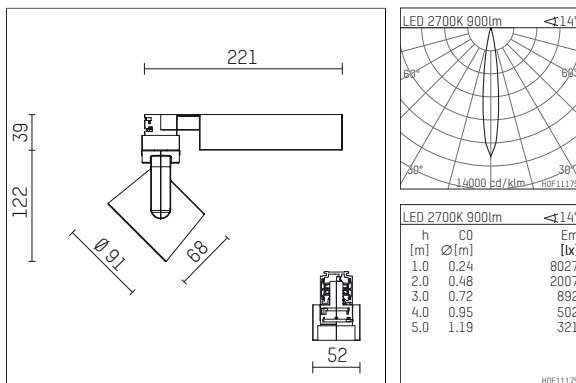

116 522 12 910 | white

lo.nely 2
spotlight
LED | 14 W 2700 K

- spotlight lo.nely 2
- with 3 circuit universal adapter
- for Hoffmeister control.x tracks
- circuit selection is possible while adapter is inserted into the track
- passive thermo management
- with LED 1060 lm
- colour temperature: 2700 K
- colour rendering index: CRI >90
- L90 / B10 (50.000h)
- SDCM < 2
- net luminous flux: 900 lm
- total load: 14 W
- luminous efficacy: 64,3 lm/W
- rotationsymmetrical light distribution, spot
- beam angle: 15 °
- LED power unit integrated in adapter, electronic (POTI), 220-240 V, 0/50/60 Hz
- amplitude dimming
- adapter with integrated potentiometer
- dimming range: 100-0,1 %
- housing of die cast aluminium
- adapter of fibreglass reinforced thermoplastic
- microprismatic filter with very high rate of light transmission
- length: 221 mm, width: 52 mm, height: 122 mm
- rotatable 360°, 95° tiltable (can be fixed)
- weight: 1,1 kg
- protection rating: IP20
- protection class I
- 5 years Hoffmeister warranty
- Made in Germany
- maximum ambient temperature: 35 ° C
- certificates: manufactured according to DIN VDE 0711 / EN 60598, CE
- colour: white (RAL9016)
- 116 522 12 910