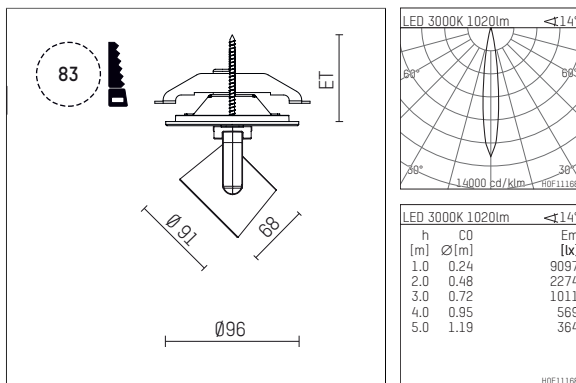

11652213 721-PA | black

lo.nely 2
spotlight
LED | 14 W 3000 K

- spotlight lo.nely 2
- with recessed mounting plate
- for recessed installation into wall or ceiling
- passive thermo management
- with LED 1200 lm
- colour temperature: 3000 K
- colour rendering index: CRI >90
- L90 / B10 (50.000h)
- SDCM < 2
- net luminous flux: 1020 lm
- total load: 14 W
- luminous efficacy: 72,9 lm/W
- rotationsymmetrical light distribution, spot
- beam angle: 15 °
- with external LED power unit, electronic, 220-240 V, 50/60 Hz
- Dimming with external dimmers possible (trailing-edge and leading-edge)
- power supply: supply cord with plug connection 2x5x2,5 mm², length: 360 mm
- housing of die cast aluminium
- microprismatic filter with very high rate of light transmission
- ceiling plate of die cast aluminium
- diameter: 96 mm, recessing diameter: 83 mm
- recessing depth: 63 mm, ceiling thickness: 1-45 mm
- rotatable 360°, 95° tiltable (can be fixed)
- weight: 1,3 kg
- protection rating: IP20
- protection class I
- 5 years Hoffmeister warranty
- Made in Germany
- maximum ambient temperature: 35 ° C
- certificates: manufactured according to DIN VDE 0711 / EN 60598, CE
- colour: black
- 11652213 721-PA