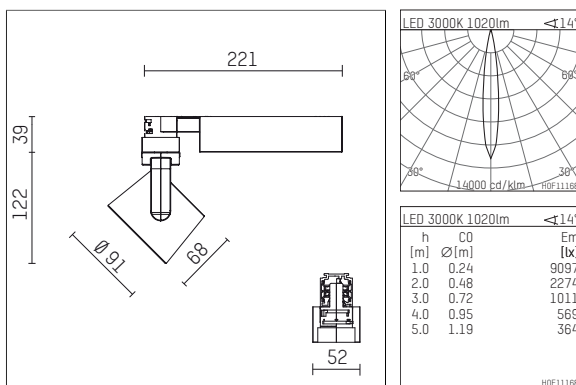

116 522 13 721 | black

lo.nely 2
spotlight
LED | 14 W 3000 K

- spotlight lo.nely 2
- with 3 circuit universal adapter
- for Hoffmeister control.x tracks
- circuit selection is possible while adapter is inserted into the track
- passive thermo management
- with LED 1200 lm
- colour temperature: 3000 K
- colour rendering index: CRI >90
- L90 / B10 (50.000h)
- SDCM < 2
- net luminous flux: 1020 lm
- total load: 14 W
- luminous efficacy: 72,9 lm/W
- rotationsymmetrical light distribution, spot
- beam angle: 15 °
- LED power unit integrated in adapter, electronic (POTI), 220-240 V, 0/50/60 Hz
- amplitude dimming
- adapter with integrated potentiometer
- dimming range: 100-0,1 %
- housing of die cast aluminium
- adapter of fibreglass reinforced thermoplastic
- microprismatic filter with very high rate of light transmission
- length: 221 mm, width: 52 mm, height: 122 mm
- rotatable 360°, 95° tiltable (can be fixed)
- weight: 1,1 kg
- protection rating: IP20
- protection class I
- 5 years Hoffmeister warranty
- Made in Germany
- maximum ambient temperature: 35 ° C
- certificates: manufactured according to DIN VDE 0711 / EN 60598, CE
- colour: black
- 116 522 13 721