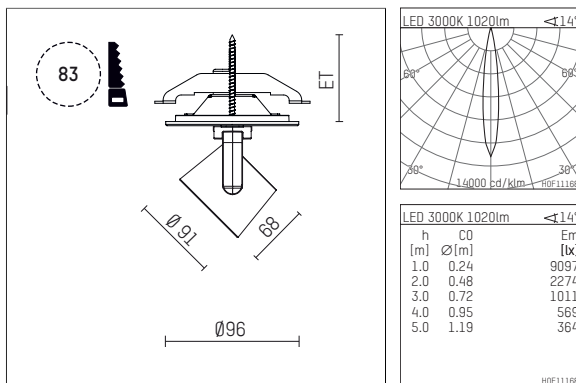

## 11652213 906-PA | silver

lo.nely 2  
spotlight  
LED | 14 W 3000 K

- spotlight lo.nely 2
- with recessed mounting plate
- for recessed installation into wall or ceiling
- passive thermo management
- with LED 1200 lm
- colour temperature: 3000 K
- colour rendering index: CRI >90
- L90 / B10 (50.000h)
- SDCM < 2
- net luminous flux: 1020 lm
- total load: 14 W
- luminous efficacy: 72,9 lm/W
- rotationsymmetrical light distribution, spot
- beam angle: 15 °
- with external LED power unit, electronic, 220-240 V, 50/60 Hz
- Dimming with external dimmers possible (trailing-edge and leading-edge)
- power supply: supply cord with plug connection 2x5x2,5 mm², length: 360 mm
- housing of die cast aluminium
- microprismatic filter with very high rate of light transmission
- ceiling plate of die cast aluminium
- diameter: 96 mm, recessing diameter: 83 mm
- recessing depth: 63 mm, ceiling thickness: 1-45 mm
- rotatable 360°, 95° tiltable (can be fixed)
- weight: 1,3 kg
- protection rating: IP20
- protection class I
- 5 years Hoffmeister warranty
- Made in Germany
- maximum ambient temperature: 35 ° C
- certificates: manufactured according to DIN VDE 0711 / EN 60598, CE
- colour: silver
- 11652213 906-PA