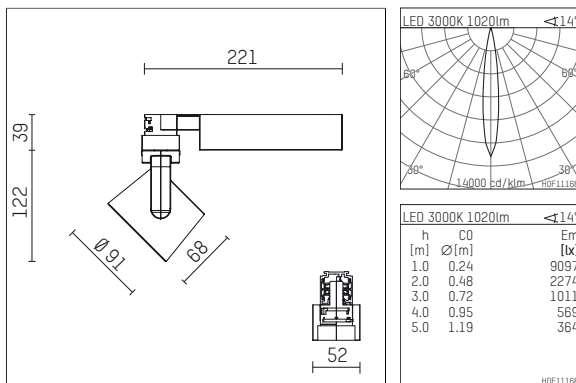

116 522 13 906 | silver

lo.nely 2
spotlight
LED | 14 W 3000 K

- spotlight lo.nely 2
- with 3 circuit universal adapter
- for Hoffmeister control.x tracks
- circuit selection is possible while adapter is inserted into the track
- passive thermo management
- with LED 1200 lm
- colour temperature: 3000 K
- colour rendering index: CRI >90
- L90 / B10 (50.000h)
- SDCM < 2
- net luminous flux: 1020 lm
- total load: 14 W
- luminous efficacy: 72,9 lm/W
- rotationsymmetrical light distribution, spot
- beam angle: 15 °
- LED power unit integrated in adapter, electronic (POTI), 220-240 V, 0/50/60 Hz
- amplitude dimming
- adapter with integrated potentiometer
- dimming range: 100-0,1 %
- housing of die cast aluminium
- adapter of fibreglass reinforced thermoplastic
- microprismatic filter with very high rate of light transmission
- length: 221 mm, width: 52 mm, height: 122 mm
- rotatable 360°, 95° tiltable (can be fixed)
- weight: 1,1 kg
- protection rating: IP20
- protection class I
- 5 years Hoffmeister warranty
- Made in Germany
- maximum ambient temperature: 35 ° C
- certificates: manufactured according to DIN VDE 0711 / EN 60598, CE
- colour: silver
- 116 522 13 906