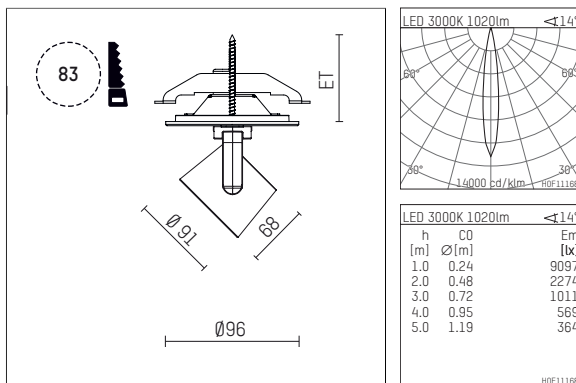

## 11652213 910-PA | white

lo.nely 2  
spotlight  
LED | 14 W 3000 K

- spotlight lo.nely 2
- with recessed mounting plate
- for recessed installation into wall or ceiling
- passive thermo management
- with LED 1200 lm
- colour temperature: 3000 K
- colour rendering index: CRI >90
- L90 / B10 (50.000h)
- SDCM < 2
- net luminous flux: 1020 lm
- total load: 14 W
- luminous efficacy: 72,9 lm/W
- rotationsymmetrical light distribution, spot
- beam angle: 15 °
- with external LED power unit, electronic, 220-240 V, 50/60 Hz
- Dimming with external dimmers possible (trailing-edge and leading-edge)
- power supply: supply cord with plug connection 2x5x2,5 mm², length: 360 mm
- housing of die cast aluminium
- microprismatic filter with very high rate of light transmission
- ceiling plate of die cast aluminium
- diameter: 96 mm, recessing diameter: 83 mm
- recessing depth: 63 mm, ceiling thickness: 1-45 mm
- rotatable 360°, 95° tiltable (can be fixed)
- weight: 1,3 kg
- protection rating: IP20
- protection class I
- 5 years Hoffmeister warranty
- Made in Germany
- maximum ambient temperature: 35 ° C
- certificates: manufactured according to DIN VDE 0711 / EN 60598, CE
- colour: white (RAL9016)
- 11652213 910-PA