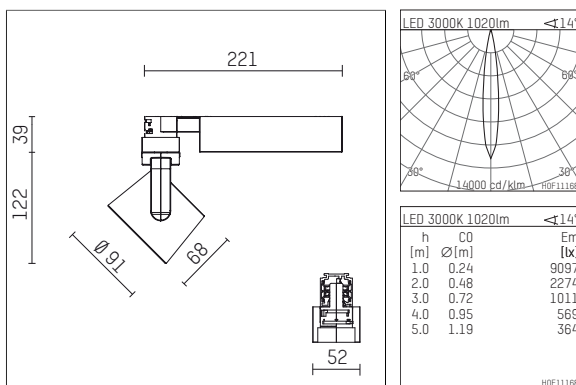

**116 522 13 910 | white**

lo.nely 2  
spotlight  
LED | 14 W 3000 K

- spotlight lo.nely 2
- with 3 circuit universal adapter
- for Hoffmeister control.x tracks
- circuit selection is possible while adapter is inserted into the track
- passive thermo management
- with LED 1200 lm
- colour temperature: 3000 K
- colour rendering index: CRI >90
- L90 / B10 (50.000h)
- SDCM < 2
- net luminous flux: 1020 lm
- total load: 14 W
- luminous efficacy: 72,9 lm/W
- rotationsymmetrical light distribution, spot
- beam angle: 15 °
- LED power unit integrated in adapter, electronic (POTI), 220-240 V, 0/50/60 Hz
- amplitude dimming
- adapter with integrated potentiometer
- dimming range: 100-0,1 %
- housing of die cast aluminium
- adapter of fibreglass reinforced thermoplastic
- microprismatic filter with very high rate of light transmission
- length: 221 mm, width: 52 mm, height: 122 mm
- rotatable 360°, 95° tiltable (can be fixed)
- weight: 1,1 kg
- protection rating: IP20
- protection class I
- 5 years Hoffmeister warranty
- Made in Germany
- maximum ambient temperature: 35 ° C
- certificates: manufactured according to DIN VDE 0711 / EN 60598, CE
- colour: white (RAL9016)
- 116 522 13 910