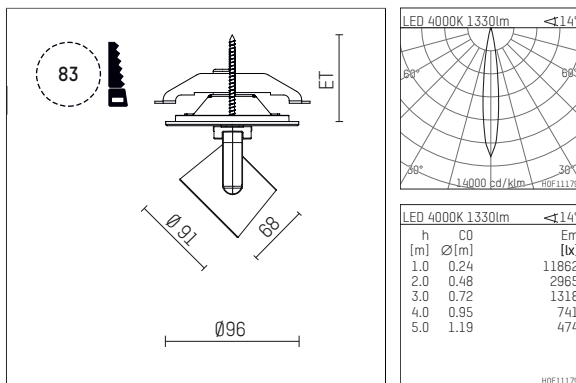

11652214 721-PA | black

lo.nely 2
spotlight
LED | 14 W 4000 K

- spotlight lo.nely 2
- with recessed mounting plate
- for recessed installation into wall or ceiling
- passive thermo management
- with LED 1560 lm
- colour temperature: 4000 K
- colour rendering index: CRI >80
- L90 / B10 (50.000h)
- SDCM < 2
- net luminous flux: 1330 lm
- total load: 14 W
- luminous efficacy: 95,0 lm/W
- rotationsymmetrical light distribution, spot
- beam angle: 15 °
- with external LED power unit, electronic, 220-240 V, 50/60 Hz
- Dimming with external dimmers possible (trailing-edge and leading-edge)
- power supply: supply cord with plug connection 2x5x2,5 mm², length: 360 mm
- housing of die cast aluminium
- microprismatic filter with very high rate of light transmission
- ceiling plate of die cast aluminium
- diameter: 96 mm, recessing diameter: 83 mm
- recessing depth: 63 mm, ceiling thickness: 1-45 mm
- rotatable 360°, 95° tiltable (can be fixed)
- weight: 1,3 kg
- protection rating: IP20
- protection class I
- 5 years Hoffmeister warranty
- Made in Germany
- maximum ambient temperature: 35 ° C
- certificates: manufactured according to DIN VDE 0711 / EN 60598, CE
- colour: black
- 11652214 721-PA