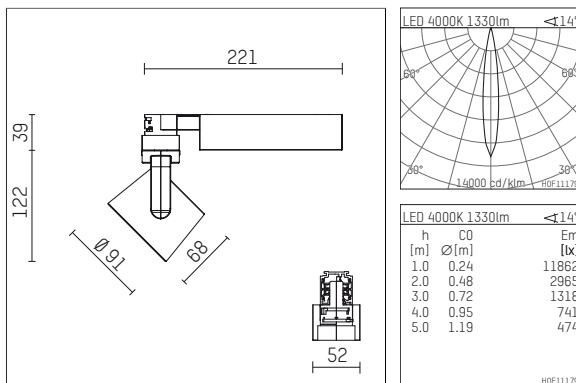

116 522 14 721 | black

lo.nely 2
spotlight
LED | 14 W 4000 K

- spotlight lo.nely 2
- with 3 circuit universal adapter
- for Hoffmeister control.x tracks
- circuit selection is possible while adapter is inserted into the track
- passive thermo management
- with LED 1560 lm
- colour temperature: 4000 K
- colour rendering index: CRI >80
- L90 / B10 (50.000h)
- SDCM < 2
- net luminous flux: 1330 lm
- total load: 14 W
- luminous efficacy: 95,0 lm/W
- rotationsymmetrical light distribution, spot
- beam angle: 15 °
- LED power unit integrated in adapter, electronic (POTI), 220-240 V, 0/50/60 Hz
- amplitude dimming
- adapter with integrated potentiometer
- dimming range: 100-0,1 %
- housing of die cast aluminium
- adapter of fibreglass reinforced thermoplastic
- microprismatic filter with very high rate of light transmission
- length: 221 mm, width: 52 mm, height: 122 mm
- rotatable 360°, 95° tiltable (can be fixed)
- weight: 1,1 kg
- protection rating: IP20
- protection class I
- 5 years Hoffmeister warranty
- Made in Germany
- maximum ambient temperature: 35 ° C
- certificates: manufactured according to DIN VDE 0711 / EN 60598, CE
- colour: black
- 116 522 14 721