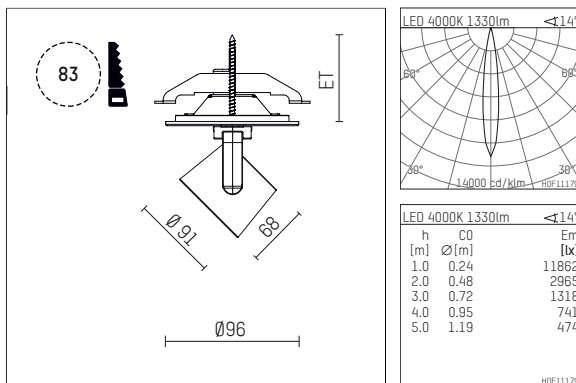

11652214 906-PA | silver

lo.nely 2
spotlight
LED | 14 W 4000 K

- spotlight lo.nely 2
- with recessed mounting plate
- for recessed installation into wall or ceiling
- passive thermo management
- with LED 1560 lm
- colour temperature: 4000 K
- colour rendering index: CRI >80
- L90 / B10 (50.000h)
- SDCM < 2
- net luminous flux: 1330 lm
- total load: 14 W
- luminous efficacy: 95,0 lm/W
- rotationsymmetrical light distribution, spot
- beam angle: 15 °
- with external LED power unit, electronic, 220-240 V, 50/60 Hz
- Dimming with external dimmers possible (trailing-edge and leading-edge)
- power supply: supply cord with plug connection 2x5x2,5 mm², length: 360 mm
- housing of die cast aluminium
- microprismatic filter with very high rate of light transmission
- ceiling plate of die cast aluminium
- diameter: 96 mm, recessing diameter: 83 mm
- recessing depth: 63 mm, ceiling thickness: 1-45 mm
- rotatable 360°, 95° tiltable (can be fixed)
- weight: 1,3 kg
- protection rating: IP20
- protection class I
- 5 years Hoffmeister warranty
- Made in Germany
- maximum ambient temperature: 35 ° C
- certificates: manufactured according to DIN VDE 0711 / EN 60598, CE
- colour: silver
- 11652214 906-PA