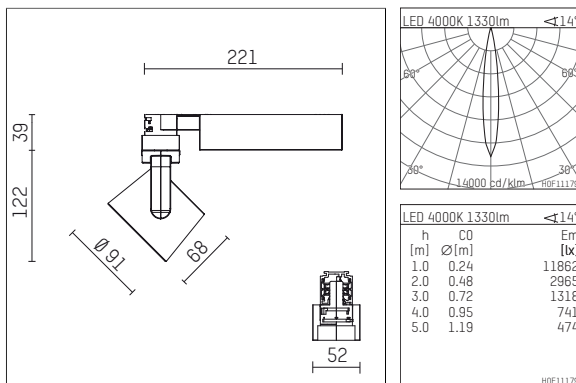

116 522 14 906 | silver

lo.nely 2
spotlight
LED | 14 W 4000 K

- spotlight lo.nely 2
- with 3 circuit universal adapter
- for Hoffmeister control.x tracks
- circuit selection is possible while adapter is inserted into the track
- passive thermo management
- with LED 1560 lm
- colour temperature: 4000 K
- colour rendering index: CRI >80
- L90 / B10 (50.000h)
- SDCM < 2
- net luminous flux: 1330 lm
- total load: 14 W
- luminous efficacy: 95,0 lm/W
- rotationsymmetrical light distribution, spot
- beam angle: 15 °
- LED power unit integrated in adapter, electronic (POTI), 220-240 V, 0/50/60 Hz
- amplitude dimming
- adapter with integrated potentiometer
- dimming range: 100-0,1 %
- housing of die cast aluminium
- adapter of fibreglass reinforced thermoplastic
- microprismatic filter with very high rate of light transmission
- length: 221 mm, width: 52 mm, height: 122 mm
- rotatable 360°, 95° tiltable (can be fixed)
- weight: 1,1 kg
- protection rating: IP20
- protection class I
- 5 years Hoffmeister warranty
- Made in Germany
- maximum ambient temperature: 35 ° C
- certificates: manufactured according to DIN VDE 0711 / EN 60598, CE
- colour: silver
- 116 522 14 906