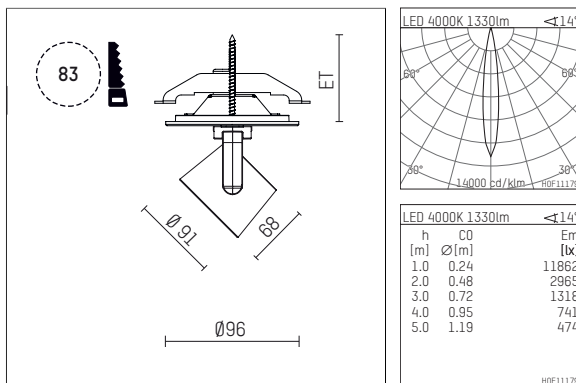

11652214 910-PA | white

lo.nely 2
spotlight
LED | 14 W 4000 K

- spotlight lo.nely 2
- with recessed mounting plate
- for recessed installation into wall or ceiling
- passive thermo management
- with LED 1560 lm
- colour temperature: 4000 K
- colour rendering index: CRI >80
- L90 / B10 (50.000h)
- SDCM < 2
- net luminous flux: 1330 lm
- total load: 14 W
- luminous efficacy: 95,0 lm/W
- rotationsymmetrical light distribution, spot
- beam angle: 15°
- with external LED power unit, electronic, 220-240 V, 50/60 Hz
- Dimming with external dimmers possible (trailing-edge and leading-edge)
- power supply: supply cord with plug connection 2x5x2,5 mm², length: 360 mm
- housing of die cast aluminium
- microprismatic filter with very high rate of light transmission
- ceiling plate of die cast aluminium
- diameter: 96 mm, recessing diameter: 83 mm
- recessing depth: 63 mm, ceiling thickness: 1-45 mm
- rotatable 360° , 95° tiltable (can be fixed)
- weight: 1,3 kg
- protection rating: IP20
- protection class I
- 5 years Hoffmeister warranty
- Made in Germany
- maximum ambient temperature: 35°C
- certificates: manufactured according to DIN VDE 0711 / EN 60598, CE
- colour: white (RAL9016)
- 11652214 910-PA