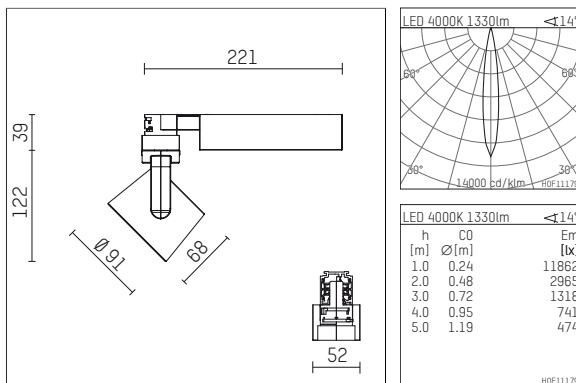

116 522 14 910 | white

lo.nely 2
spotlight
LED | 14 W 4000 K

- spotlight lo.nely 2
- with 3 circuit universal adapter
- for Hoffmeister control.x tracks
- circuit selection is possible while adapter is inserted into the track
- passive thermo management
- with LED 1560 lm
- colour temperature: 4000 K
- colour rendering index: CRI >80
- L90 / B10 (50.000h)
- SDCM < 2
- net luminous flux: 1330 lm
- total load: 14 W
- luminous efficacy: 95,0 lm/W
- rotationsymmetrical light distribution, spot
- beam angle: 15 °
- LED power unit integrated in adapter, electronic (POTI), 220-240 V, 0/50/60 Hz
- amplitude dimming
- adapter with integrated potentiometer
- dimming range: 100-0,1 %
- housing of die cast aluminium
- adapter of fibreglass reinforced thermoplastic
- microprismatic filter with very high rate of light transmission
- length: 221 mm, width: 52 mm, height: 122 mm
- rotatable 360°, 95° tiltable (can be fixed)
- weight: 1,1 kg
- protection rating: IP20
- protection class I
- 5 years Hoffmeister warranty
- Made in Germany
- maximum ambient temperature: 35 ° C
- certificates: manufactured according to DIN VDE 0711 / EN 60598, CE
- colour: white (RAL9016)
- 116 522 14 910